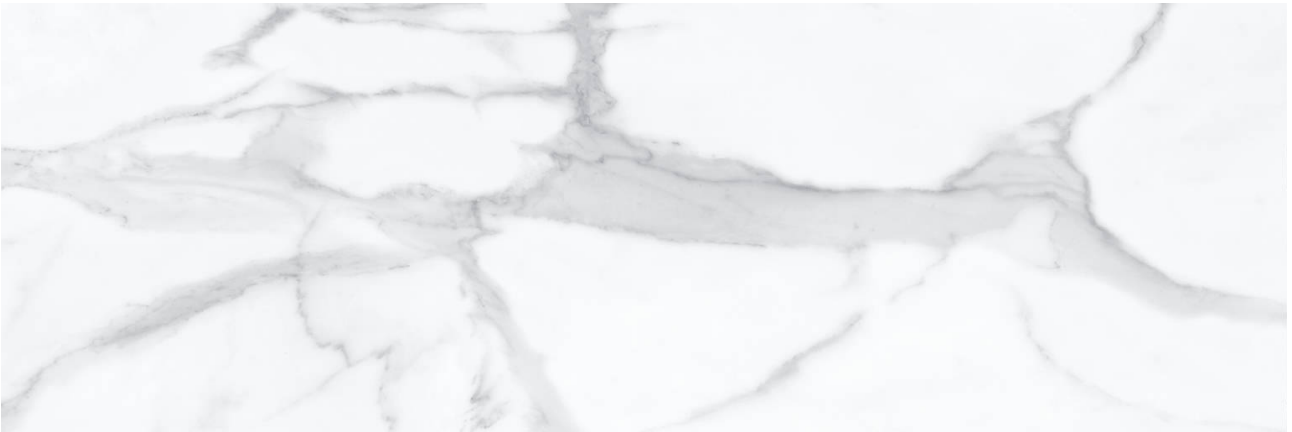

PRODUCT
12X36 SENTIERO STATUARIO

12"x36" | Tile Collection

ROOM SCENES

TECHNICAL DATA

CODE: QUPI-SE-3
NAME: 12x36 Sentiero Statuario
SERIES: Pietrasanta
GROUPS: Tile Collection
SIZE: 12"x36"
COLORS: Sentiero Statuario
FINISH: Matt
LOOK: Marble Look
STYLE: Contemporary
USE: Wall only
SUITABLE FOR: Backsplash|Indoor
TYPOLOGY: Glazed Ceramic
TYPE OF PIECE: Field Tile
FLOORING VISUALIZER: Yes