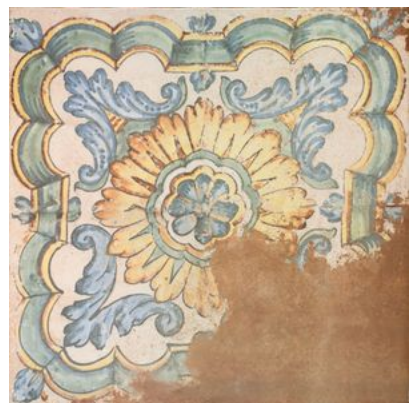

Tuscany 24x24 Décor Lacock
24"x24" | Extruded Porcelain ||
NEW