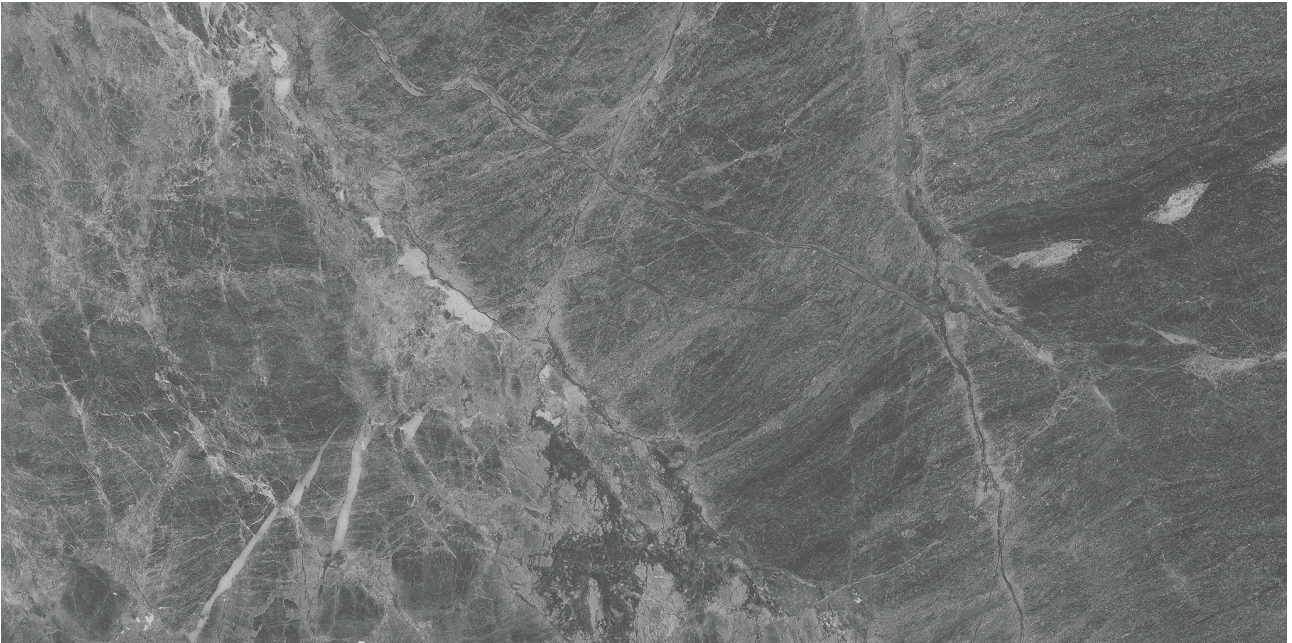

PRODUCT
GEMMA MYSTIQUE 12X24

Qualis Partners Stone Collections | Marble | Gemma Mystique | |