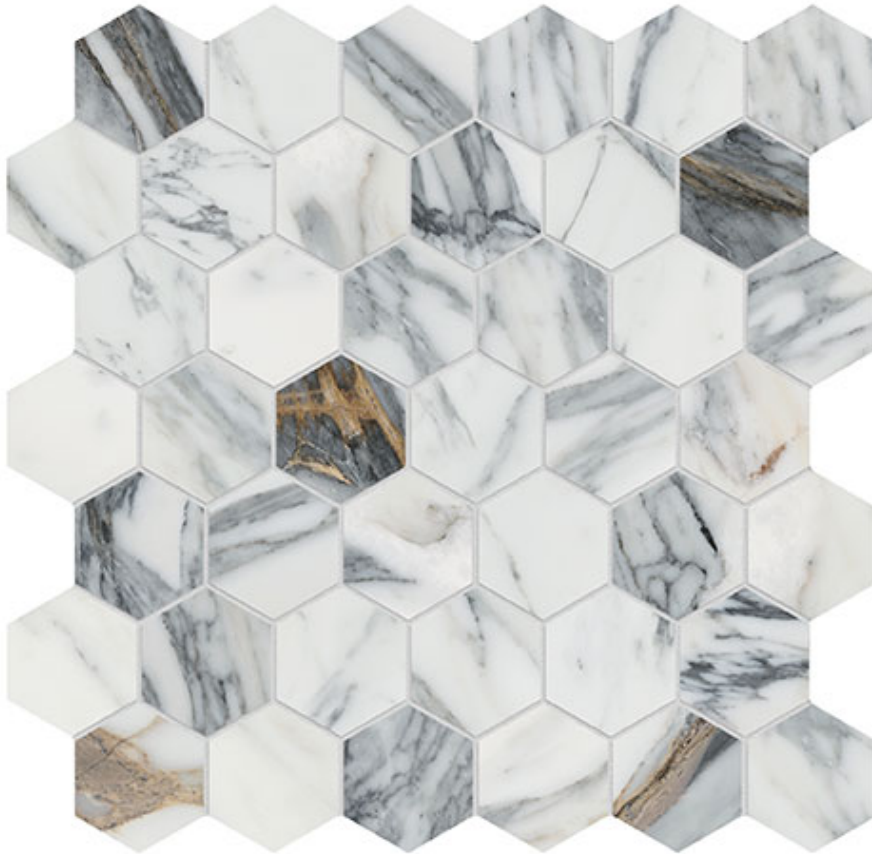

PRODUCT

ROYAL STONEWORKS 2\" data-bbox="148 265 853 288"/>

Qualis Signature Tile Collections | Porcelain | Royal Stoneworks | |

TECHNICAL DATA

SPECIAL ORDER: Special Order

NEW

CODE: QUSW-RW-HX

NAME: Royal Stoneworks 2" Regal White Vein Hex

SERIES: Royal Stoneworks

GROUPS: Qualis Signature Tile Collections

SIZE: 12"x12"

COLORS: Regal White Vein

FINISH: Honed

LOOK: Stone Look

STYLE: Contemporary

USE: Floor and Wall

SUITABLE FOR: Indoor|Shower

MOSAIC CHIP SIZE: 2"x2"

SHADE VARIATION: V3

TPOLOGY: Porcelain

TYPE OF PIECE: Mosaic

FLOORING VISUALIZER: Yes

NOTES: This product is special order and cannot be cancelled, returned, or refunded.