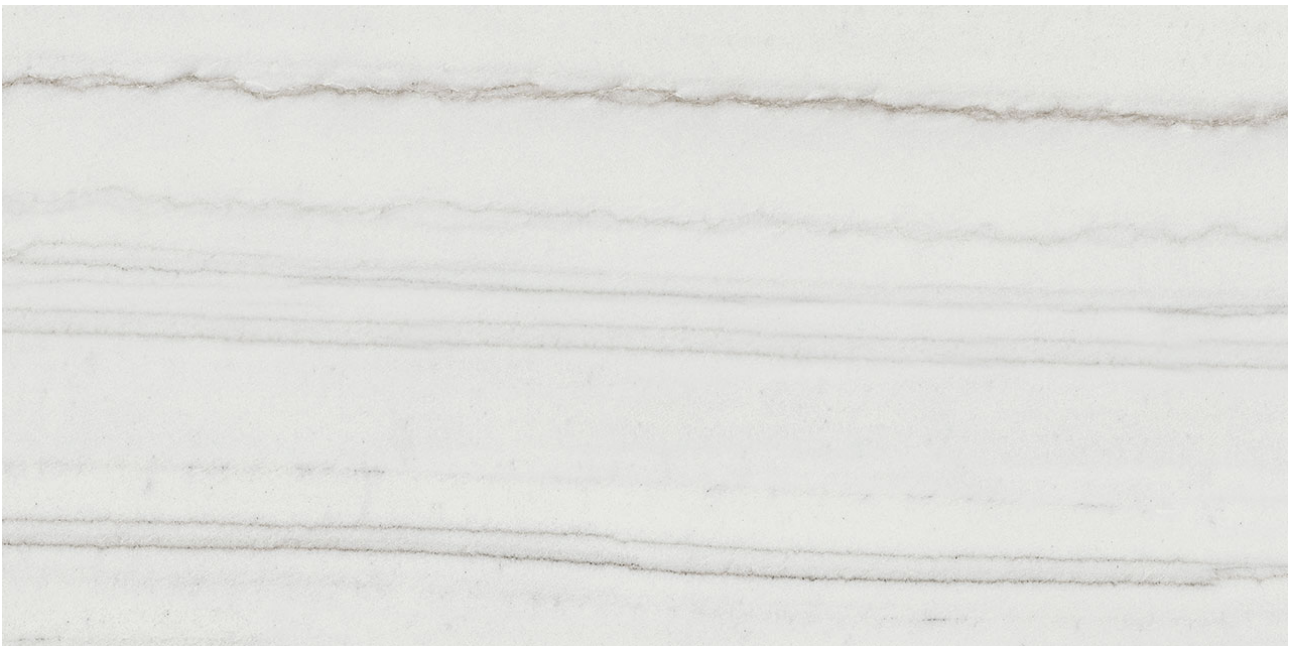

PRODUCT
ROYAL STONEWORKS 12X24 TUSCAN WHITE VEIN
POLISHED

Qualis Signature Tile Collections | Porcelain | Royal Stoneworks | |

TECHNICAL DATA

SPECIAL ORDER: Special Order

NEW

CODE: QUSW-TW-5P

NAME: Royal Stoneworks 12X24 Tuscan White Vein Polished

SERIES: Royal Stoneworks

GROUPS: Qualis Signature Tile Collections

SIZE: 12"x24"

COLORS: Tuscan White Vein

FINISH: Polished

LOOK: Stone Look

STYLE: Contemporary

USE: Floor and Wall

SUITABLE FOR: Indoor|Shower

FROST RESISTANCE: Yes

EDGE: Rectified

TPOLOGY: Porcelain

TYPE OF PIECE: Field Tile

FLOORING VISUALIZER: Yes

NOTES: This product is special order and cannot be cancelled, returned, or refunded.