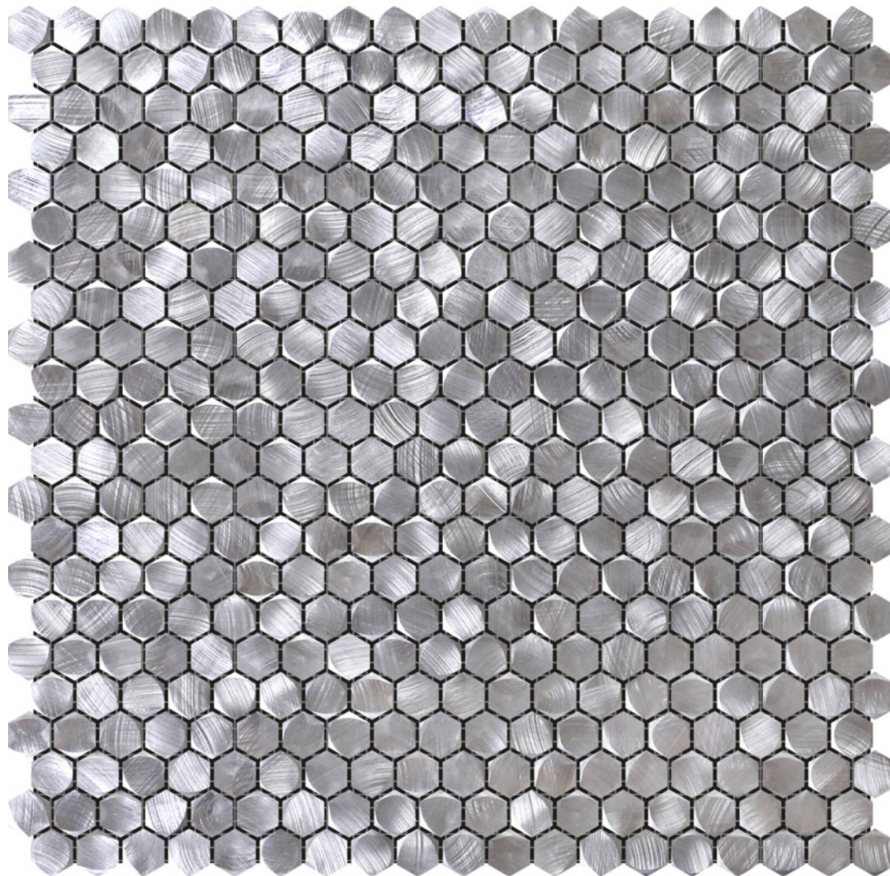

PRODUCT

MEDIUM HEXAGON SILVER ALUMINUM MOSAIC

12"x12" | Tile Collection

ROOM SCENES

TECHNICAL DATA

NEW

CODE: RVCHAWM022

NAME: Medium Hexagon Silver Aluminum Mosaic

SERIES: Chelsea Collection

GROUPS: Tile Collection

SIZE: 12"x12"

COLORS: Silver

LOOK: Multi-Look Mosaics

USE: Wall only

SUITABLE FOR: Backsplash, Indoor

TYPOLOGY: Metal