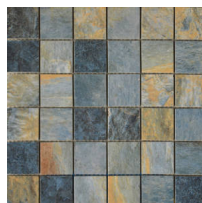

SERIES
VERMONT SLATE

Qualis Signature Tile Collections

PRODUCTS

Copper 12x24
12"x24" | Porcelain ||

Jade 12x24
12"x24" | Porcelain ||

Sky 12x24
12"x24" | Porcelain ||

Volcano 12x24
12"x24" | Porcelain ||

Copper 3x24 Bullnose
3"x24" | Porcelain ||

Jade 3x24 Bullnose
3"x24" | Porcelain ||

Sky 3x24 Bullnose
3"x24" | Porcelain ||

Volcano 3x24 Bullnose
3"x24" | Porcelain ||

Copper 2x2 Mosaic
12"x12" | Porcelain ||

Jade 2x2 Mosaic
12"x12" | Porcelain ||

Sky 2x2 Mosaic
12"x12" | Porcelain ||

Volcano 2x2 Mosaic
12"x12" | Porcelain ||

ROOM SCENES

PACKING

Size	Product type	BOX			PALLET		
		pcs	sqft	lb	boxes	sqft	lb
12"x24"	Field Tile	7	13.56		40		
3"x24"	Bullnose	18	0		0		
12"x12"	Mosaic	6	0		0		