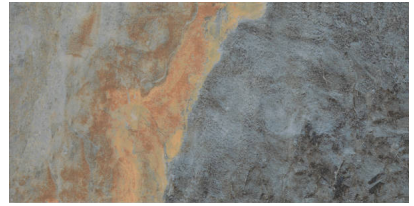

SERIES
VERMONT SLATE

Qualis Signature Tile Collections

PRODUCTS

Copper 12x24
12"x24" | Porcelain ||

Jade 12x24
12"x24" | Porcelain ||

Sky 12x24
12"x24" | Porcelain ||

Volcano 12x24
12"x24" | Porcelain ||

Copper 3x24 Bullnose
3"x24" | Porcelain ||

Jade 3x24 Bullnose
3"x24" | Porcelain ||

Sky 3x24 Bullnose
3"x24" | Porcelain ||

Volcano 3x24 Bullnose
3"x24" | Porcelain ||

Copper 2x2 Mosaic
12"x12" | Porcelain ||

Jade 2x2 Mosaic
12"x12" | Porcelain ||