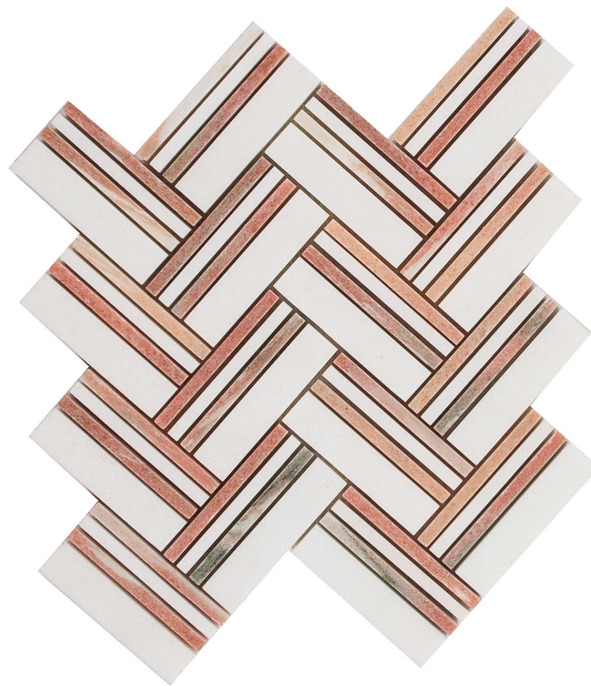

PRODUCT
ROSEY WEAVE MOSAIC

Riviera Tileworks by Qualis | Marble | Hamptons Collection | |

DETAILS

ROOM SCENES

TECHNICAL DATA

CODE: RVHA104
NAME: Rosey Weave Mosaic
SERIES: Hamptons Collection
GROUPS: Riviera Tileworks by Qualis
SIZE: 9"x10"
COLORS: Rosey
FINISH: Polished
LOOK: Multi-Look Mosaics
STYLE: Contemporary
USE: Floor and Wall
SUITABLE FOR: Backsplash,Indoor,Shower
SHADE VARIATION: V4
TYPOLOGY: Marble
TYPE OF PIECE: Mosaic
FLOORING VISUALIZER: Yes
BILLING UNIT: SH
COLOR RANGE: Pink
MOSAIC MATERIAL: Marble
MOSAIC PATTERN: Irregular