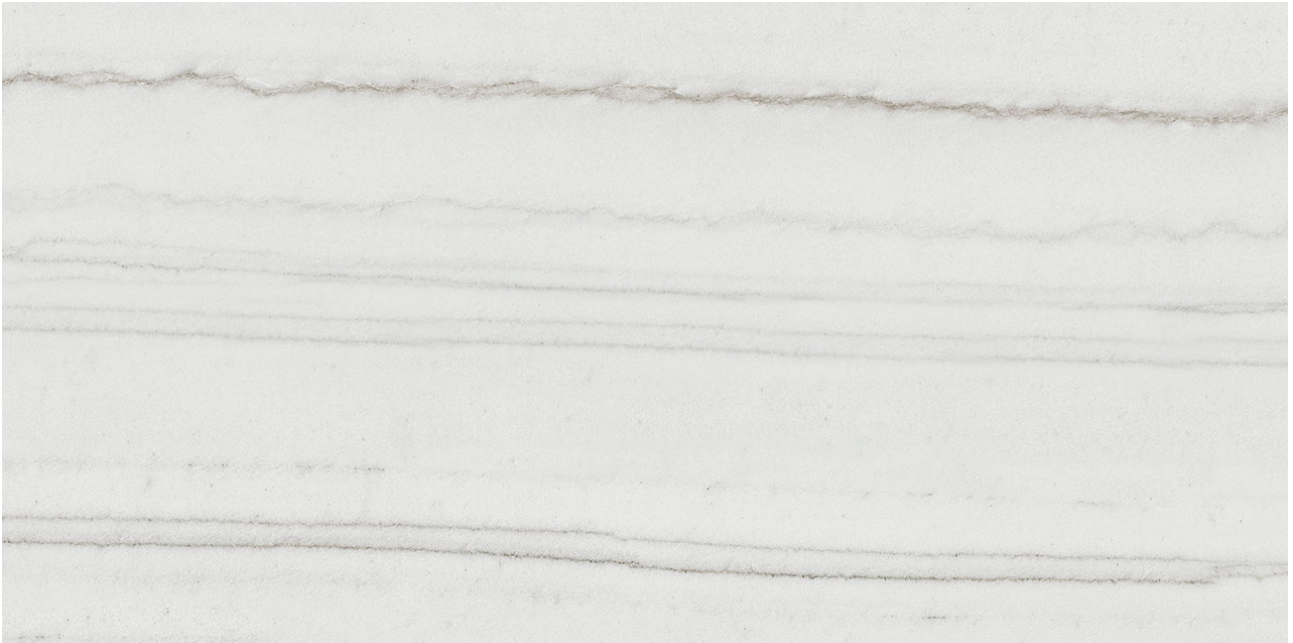

## TECHNICAL DATA

SPECIAL ORDER: Special Order

**NEW**

CODE: QUSW-TW-5H

NAME: Royal Stoneworks 12X24 Tuscan White Vein Honed

SERIES: Royal Stoneworks

GROUPS: Qualis Signature Tile Collections

SIZE: 12"x24"

COLORS: Tuscan White Vein

FINISH: Honed

LOOK: Stone Look

STYLE: Contemporary

USE: Floor and Wall

SUITABLE FOR: Indoor|Shower

FROST RESISTANCE: Yes

EDGE: Rectified