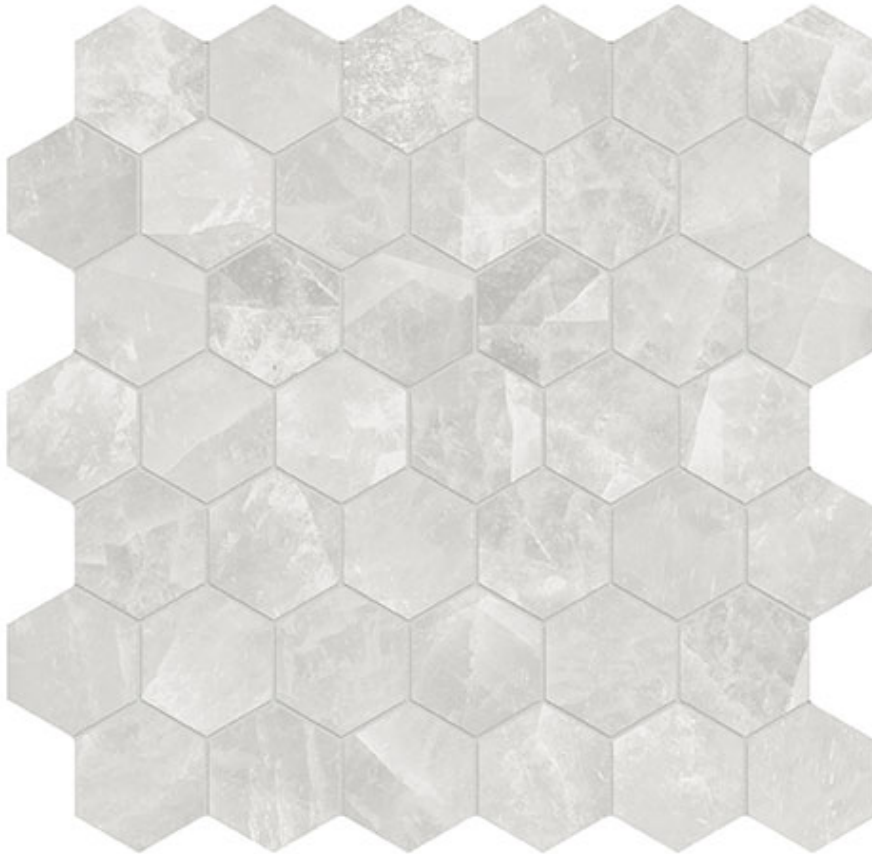

PRODUCT

ROYAL STONEWORKS 2\'' CRYSTAL LUXE HEX

Qualis Signature Tile Collections | Porcelain | Royal Stoneworks | |

TECHNICAL DATA

SPECIAL ORDER: Special Order

NEW

CODE: QUSW-CL-HX

NAME: Royal Stoneworks 2" Crystal Luxe Hex

SERIES: Royal Stoneworks

GROUPS: Qualis Signature Tile Collections

SIZE: 12"x12"

COLORS: Crystal Luxe

FINISH: Honed

LOOK: Stone Look

STYLE: Contemporary

USE: Floor and Wall

SUITABLE FOR: Indoor|Shower

MOSAIC CHIP SIZE: 2"x2"

SHADE VARIATION: V2

TPOLOGY: Porcelain

TYPE OF PIECE: Mosaic

FLOORING VISUALIZER: Yes

NOTES: This product is special order and cannot be cancelled, returned, or refunded.