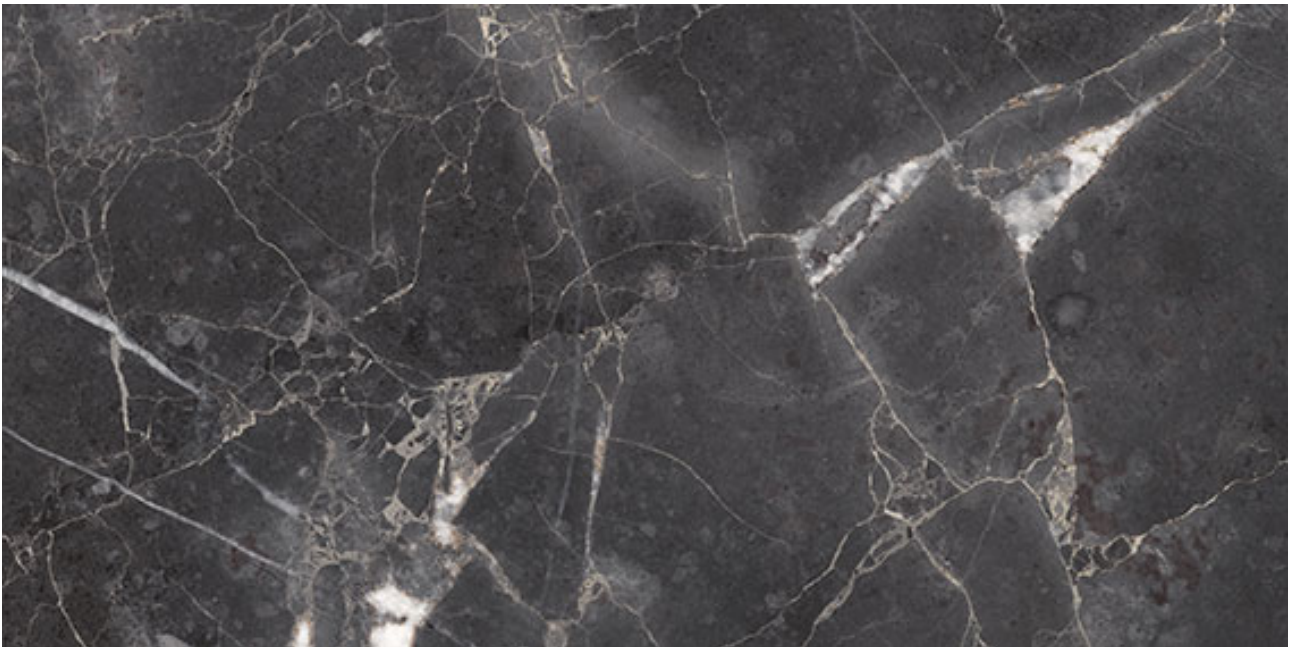

PRODUCT

ROYAL STONEWORKS 12X24 TUSCAN FORGE VEIN HONED

Tile | 12"x24" | Porcelain

TECHNICAL DATA

CODE: QUSW-TF-5H

NAME: Royal Stoneworks 12X24 Tuscan Forge Vein Honed

SERIES: Royal Stoneworks

SIZE: 12"x24"

FINISH: Honed

LOOK: Stone Look

EDGE: Rectified

FAMILY: Tile

FROST RESISTANCE: Yes

SHADE VARIATION: V3

STYLE: Contemporary

SUITABLE FOR: Indoor|Shower