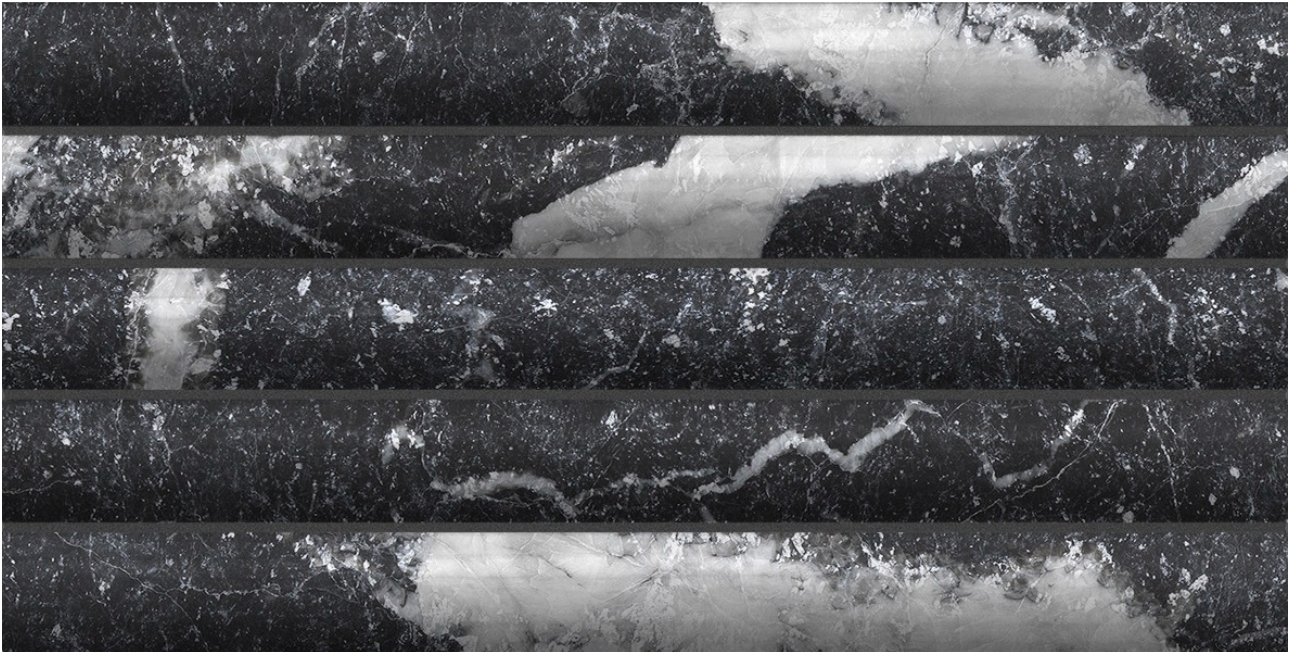

# OBSESSION 5X10 NERO

---

Tile | 5"x10" | Glazed Porcelain

## TECHNICAL DATA

CODE: QUOB-NE-2  
NAME: Obsession 5x10 Nero  
SERIES: Obsession  
SIZE: 5"x10"  
FINISH: Matt  
LOOK: Marble Look  
BREAKING STRENGTH:  $\geq 1300$  N  
CHEMICAL RESISTANCE: GA GLA GHA  
DCOF:  $> 0.42$   
FAMILY: Tile  
FROST RESISTANCE: Yes  
MOHS: 6  
PEI: 3  
R VALUE: R9  
SHADE VARIATION: V1  
STAIN RESISTANCE: 5  
STYLE: Classic  
SUITABLE FOR: Backsplash|Indoor|Shower  
TYPOLOGY: Glazed Porcelain  
THICKNESS: 9 mm  
TYPE OF PIECE: Field Tile  
USE: Wall only  
NOTES: 32 graphic variations