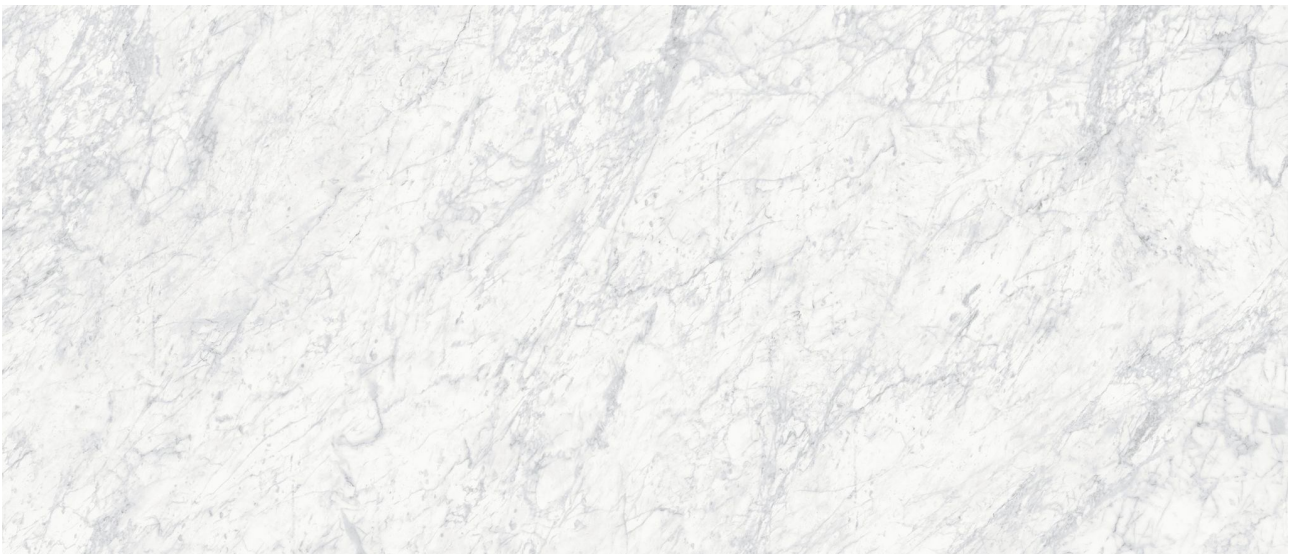

---

**PRODUCT**  
**ROYAL STONWORKS 48X110 OLD WORLD BIANCO**  
**POLISHED**

---

Tile | 48"x110" | Sintered Slab

## **TECHNICAL DATA**

**CODE:** QUSW-OW-2P

**NAME:** Royal Stoneworks 48X110 Old World Bianco Polished

**SERIES:** Royal Stoneworks

**SIZE:** 48"x110"

**FINISH:** Polished

**LOOK:** Stone Look

**EDGE:** Rectified

**FAMILY:** Tile

**FROST RESISTANCE:** Yes

**SHADE VARIATION:** V3

**STYLE:** Contemporary

**SUITABLE FOR:** Indoor|Shower

**TPOLOGY:** Sintered Slab

**TYPE OF PIECE:** Field Tile

**USE:** Floor and Wall