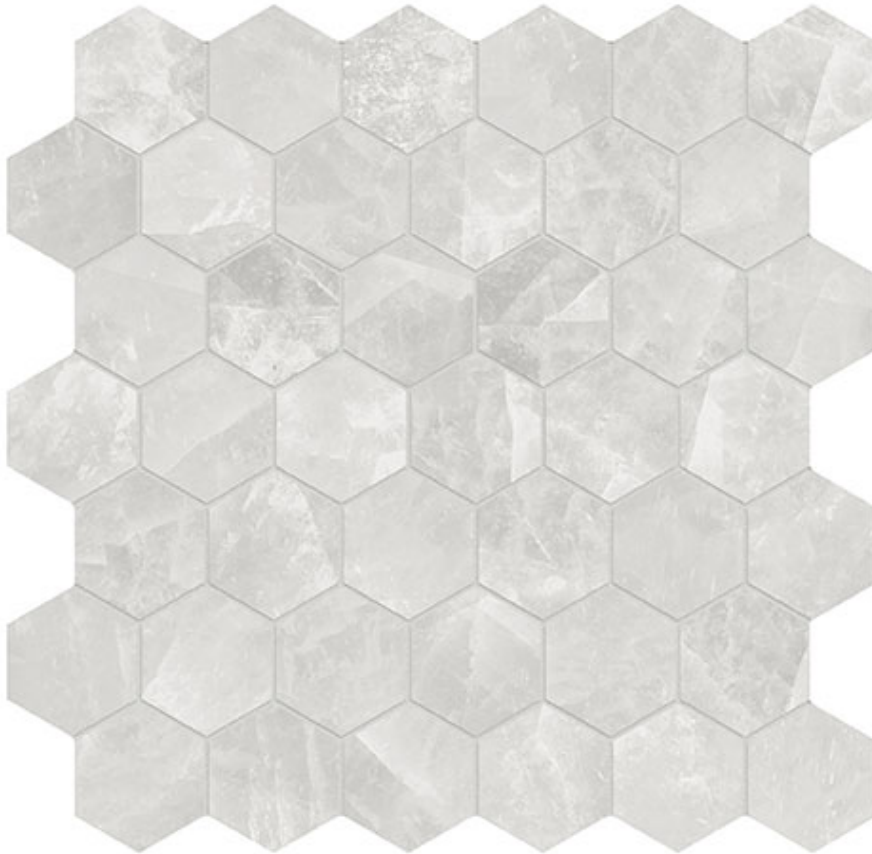

PRODUCT

ROYAL STONEWORKS 2\ " CRYSTAL LUXE HEX

Tile | 12"x12" | Porcelain

TECHNICAL DATA

CODE: QUSW-CL-HX

NAME: Royal Stoneworks 2" Crystal Luxe Hex

SERIES: Royal Stoneworks

SIZE: 12"x12"

FINISH: Honed

LOOK: Stone Look

FAMILY: Tile

MOSAIC TYPE: 2"x2"

SHADE VARIATION: V2

STYLE: Contemporary

SUITABLE FOR: Indoor|Shower

TYPOLOGY: Porcelain

TYPE OF PIECE: Mosaic

USE: Floor and Wall

NOTES: This product is special order and cannot be cancelled, returned, or refunded.

PACKING

Size	Product type	BOX			PALLET		
		pcs	sqft	lb	boxes	sqft	lb
12"x12"	Mosaic	10	9.69		45		