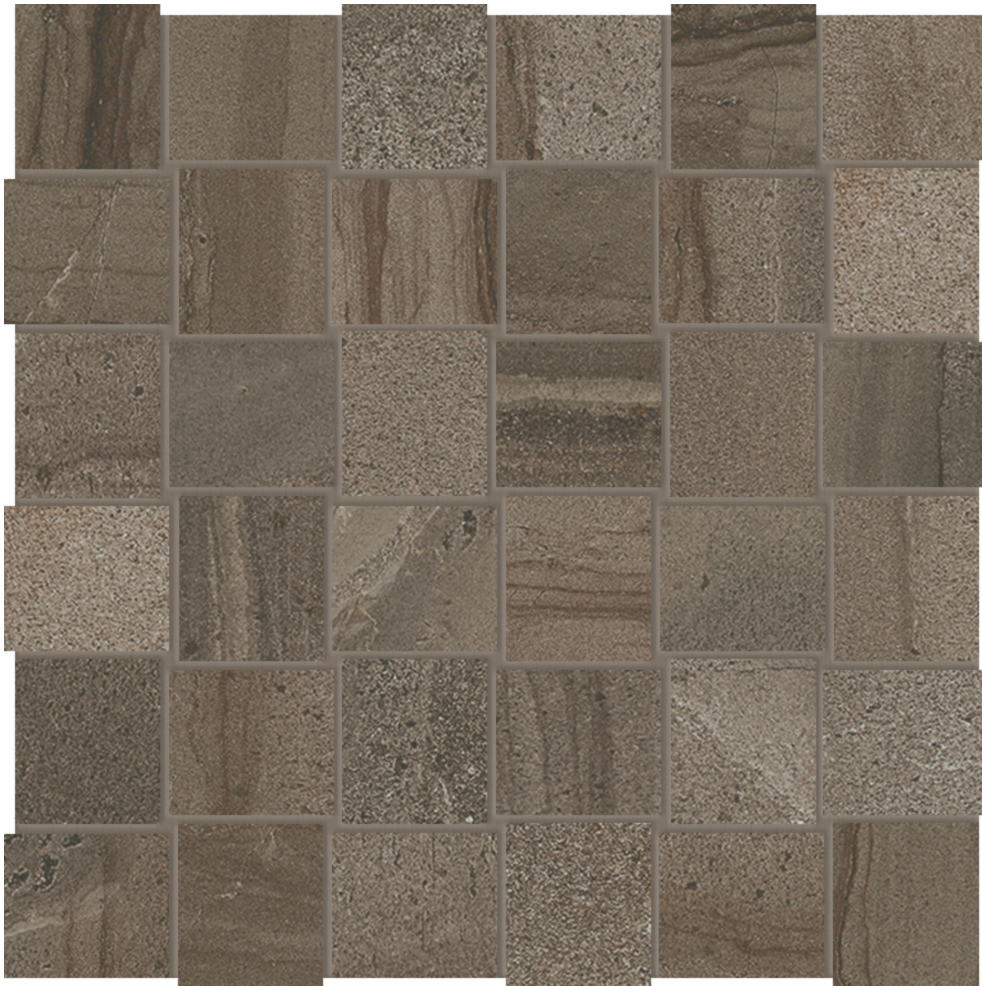

# ARCADIA 2X2 BASKETWEAVE LOMBARDY MATTE

---

Tile | 12"x12" | Glazed Porcelain

## **TECHNICAL DATA**

CODE: QUAR-LO-2X2

NAME: Arcadia 2X2 Basketweave Lombardy Matte

SERIES: Arcadia

SIZE: 12"x12"

FINISH: Matt

LOOK: Stone Look

FAMILY: Tile

FROST RESISTANCE: Yes

MOSAIC TYPE: 2"x2"

SHADE VARIATION: V3

STYLE: Contemporary

SUITABLE FOR: Backsplash| Indoor

TPOLOGY: Glazed Porcelain

TYPE OF PIECE: Mosaic

USE: Floor and Wall