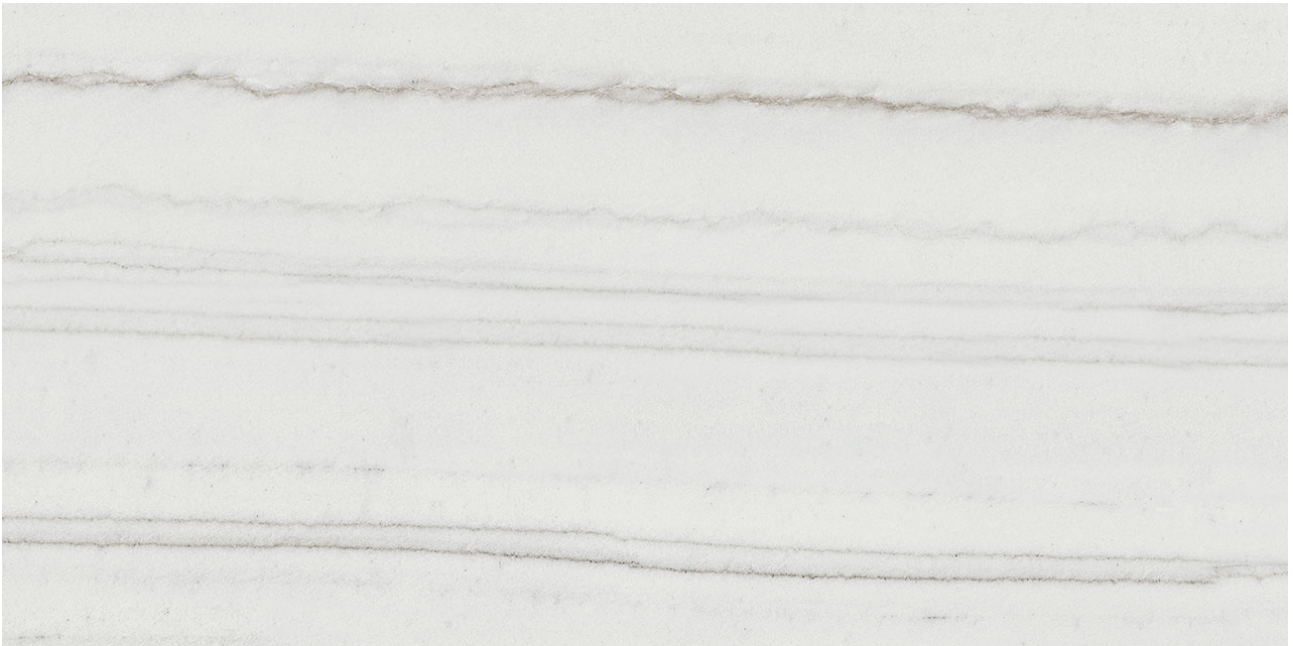

PRODUCT
ROYAL STONEWORKS 12X24 TUSCAN WHITE VEIN
POLISHED

Tile | 12"x24" | Porcelain

TECHNICAL DATA

CODE: QUSW-TW-5P

NAME: Royal Stoneworks 12X24 Tuscan White Vein Polished

SERIES: Royal Stoneworks

SIZE: 12"x24"

FINISH: Polished

LOOK: Stone Look

EDGE: Rectified

FAMILY: Tile

FROST RESISTANCE: Yes

STYLE: Contemporary

SUITABLE FOR: Indoor|Shower

TPOLOGY: Porcelain