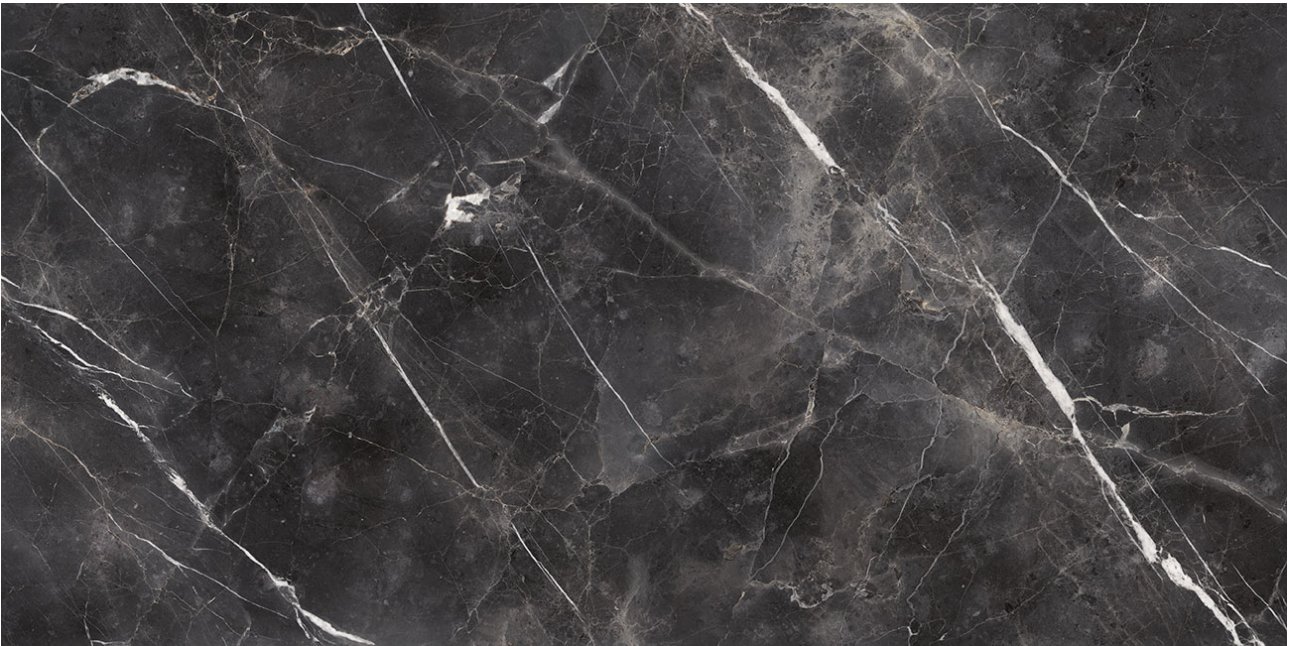

---

**PRODUCT**  
**ROYAL STONWORKS 63X126 TUSCAN FORGE VEIN**  
**POLISHED**

---

Tile | 63"x126" | Sintered Slab

## **TECHNICAL DATA**

**CODE:** QUSW-TF-1P

**NAME:** Royal Stoneworks 63X126 Tuscan Forge Vein Polished

**SERIES:** Royal Stoneworks

**SIZE:** 63"x126"

**FINISH:** Polished

**LOOK:** Stone Look

**EDGE:** Rectified

**FAMILY:** Tile

**FROST RESISTANCE:** Yes

**SHADE VARIATION:** V3

**STYLE:** Contemporary

**SUITABLE FOR:** Indoor|Shower

**TPOLOGY:** Sintered Slab

**TYPE OF PIECE:** Field Tile

**USE:** Floor and Wall