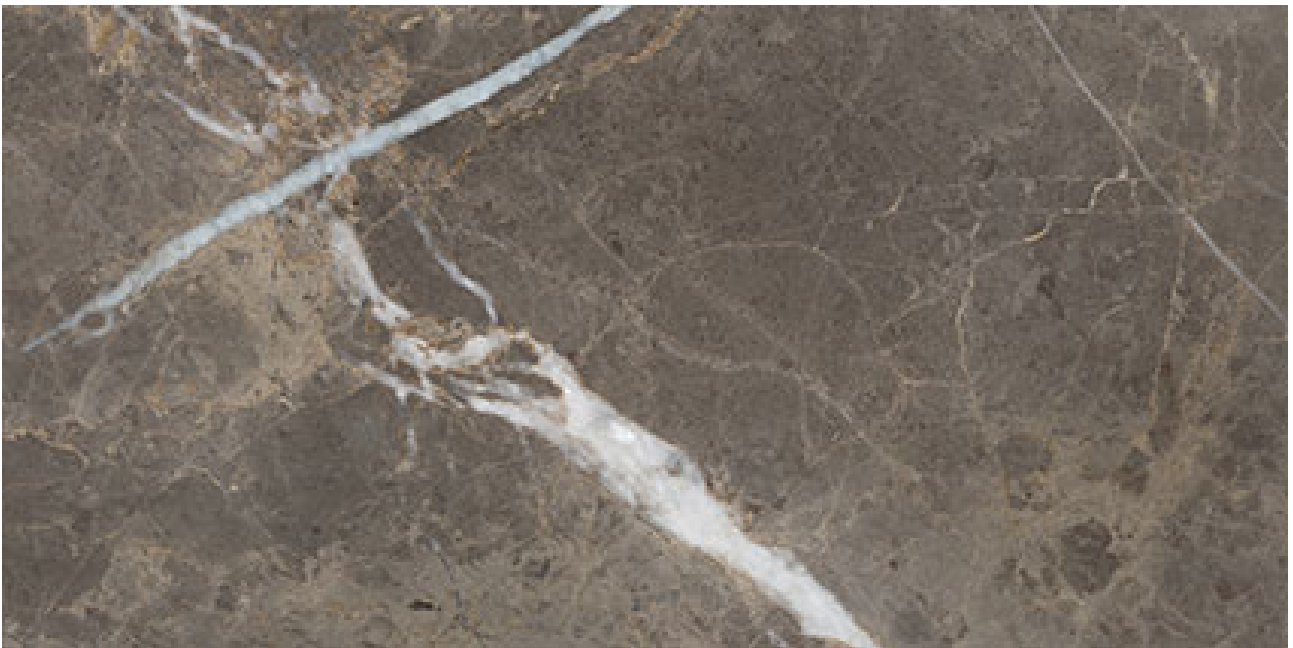

PRODUCT
ROYAL STONEWORKS 12X24 REGAL BROWN MARBLE
POLISHED

Tile | 12"x24" | Porcelain

TECHNICAL DATA

CODE: QUSW-RM-5P

NAME: Royal Stoneworks 12X24 Regal Brown Marble Polished

SERIES: Royal Stoneworks

SIZE: 12"x24"

FINISH: Polished

LOOK: Stone Look

EDGE: Rectified

FAMILY: Tile

FROST RESISTANCE: Yes

SHADE VARIATION: V3

STYLE: Contemporary

SUITABLE FOR: Indoor|Shower

TPOLOGY: Porcelain

TYPE OF PIECE: Field Tile

USE: Floor and Wall

NOTES: This product is special order and cannot be cancelled, returned, or refunded.

PACKING

Size	Product type	BOX			PALLET		
		pcs	sqft	lb	boxes	sqft	lb
12"x24"	Field Tile	6	11.52		48		