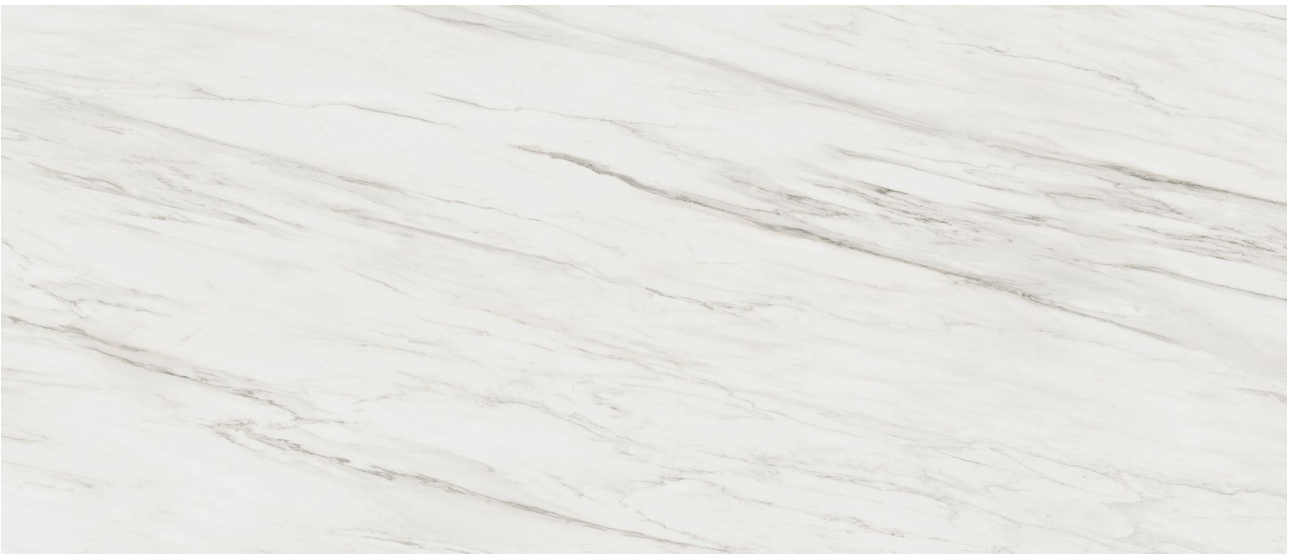

PRODUCT
ROYAL STONWORKS 48X110 ITALIAN CREAM VEIN
POLISHED

Tile | 48"x110" | Sintered Slab

TECHNICAL DATA

CODE: QUSW-IC-2P

NAME: Royal Stoneworks 48X110 Italian Cream Vein Polished

SERIES: Royal Stoneworks

SIZE: 48"x110"

FINISH: Polished

LOOK: Stone Look

EDGE: Rectified

FAMILY: Tile

FROST RESISTANCE: Yes

STYLE: Contemporary

SUITABLE FOR: Indoor|Shower