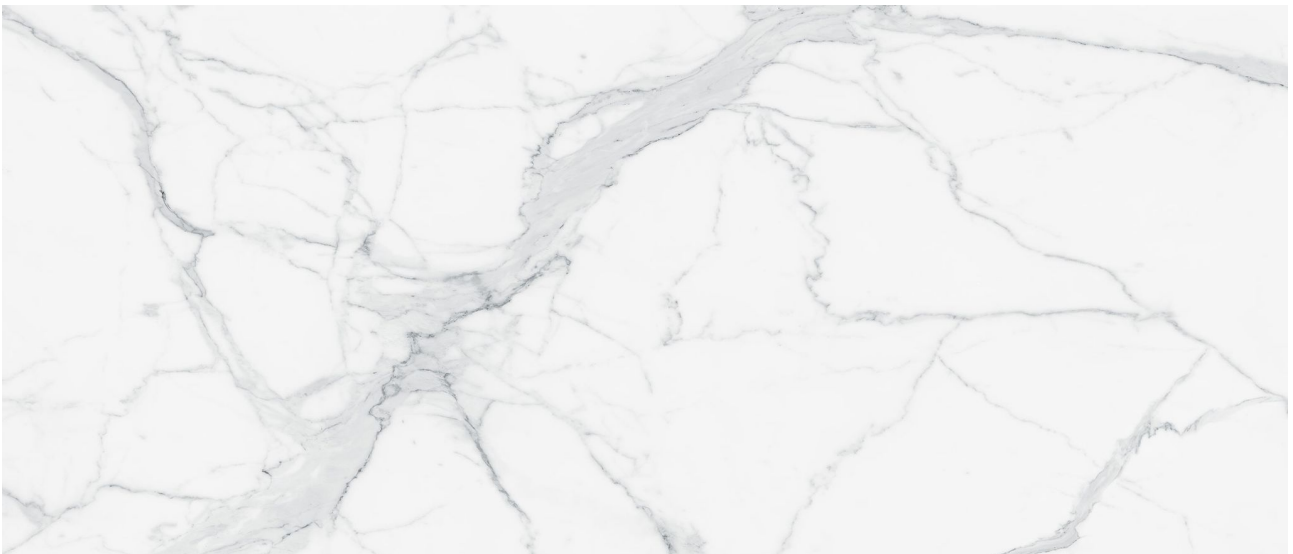

---

**PRODUCT**  
**ROYAL STONEWORKS 48X110 GRANDVEIN WHITE**  
**POLISHED**

---

Tile | 48"x110" | Sintered Slab

## TECHNICAL DATA

CODE: QUSW-GV-2P

NAME: Royal Stoneworks 48X110 Grandvein White Polished

SERIES: Royal Stoneworks

SIZE: 48"x110"

FINISH: Polished

LOOK: Stone Look

EDGE: Rectified

FAMILY: Tile

FROST RESISTANCE: Yes

SHADE VARIATION: V3

STYLE: Contemporary

SUITABLE FOR: Indoor|Shower

TPOLOGY: Sintered Slab

TYPE OF PIECE: Field Tile

USE: Floor and Wall