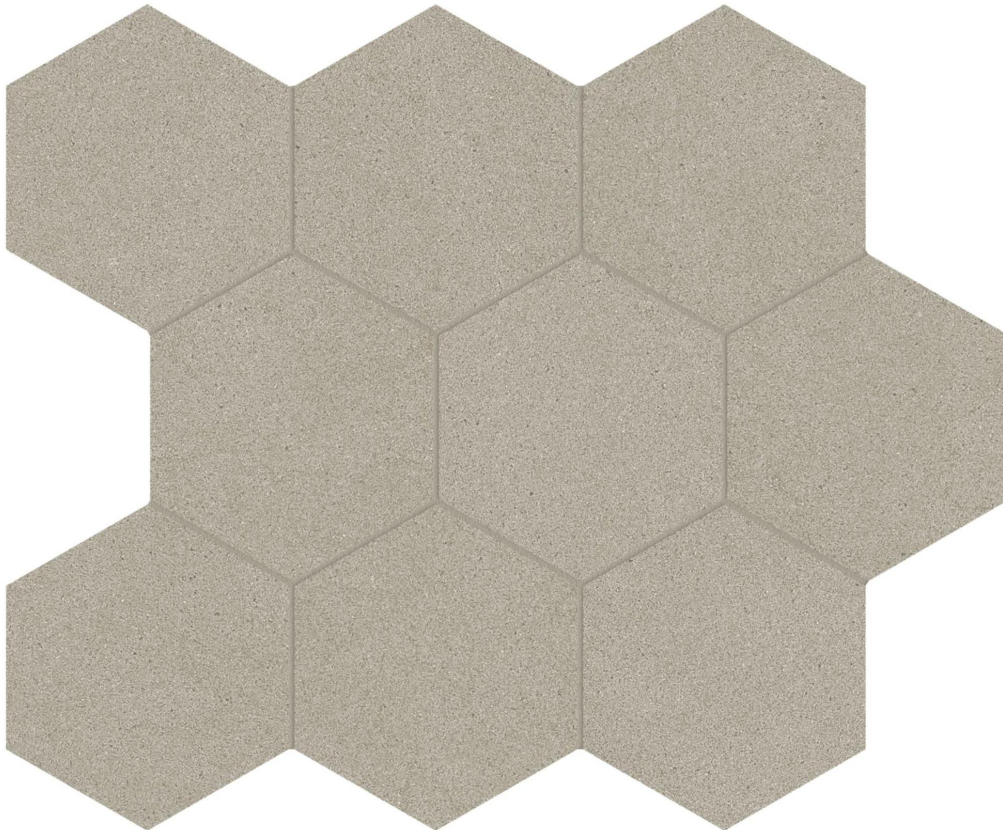

# **SERENA 4\"**

---

Tile | 10.5"x12" | Porcelain

## TECHNICAL DATA

CODE: AC8510-00300

NAME: Serena 4" Hex Valley

SERIES: Serena

SIZE: 10.5"x12"

FINISH: Organic Matte

LOOK: Stone Look

EDGE: Rectified

FAMILY: Tile

STYLE: Contemporary

SUITABLE FOR: Indoor| Outdoor

TYPOLOGY: Porcelain

TYPE OF PIECE: Mosaic

USE: Floor and Wall

NOTES: This product is special order and cannot be cancelled, returned, or refunded.