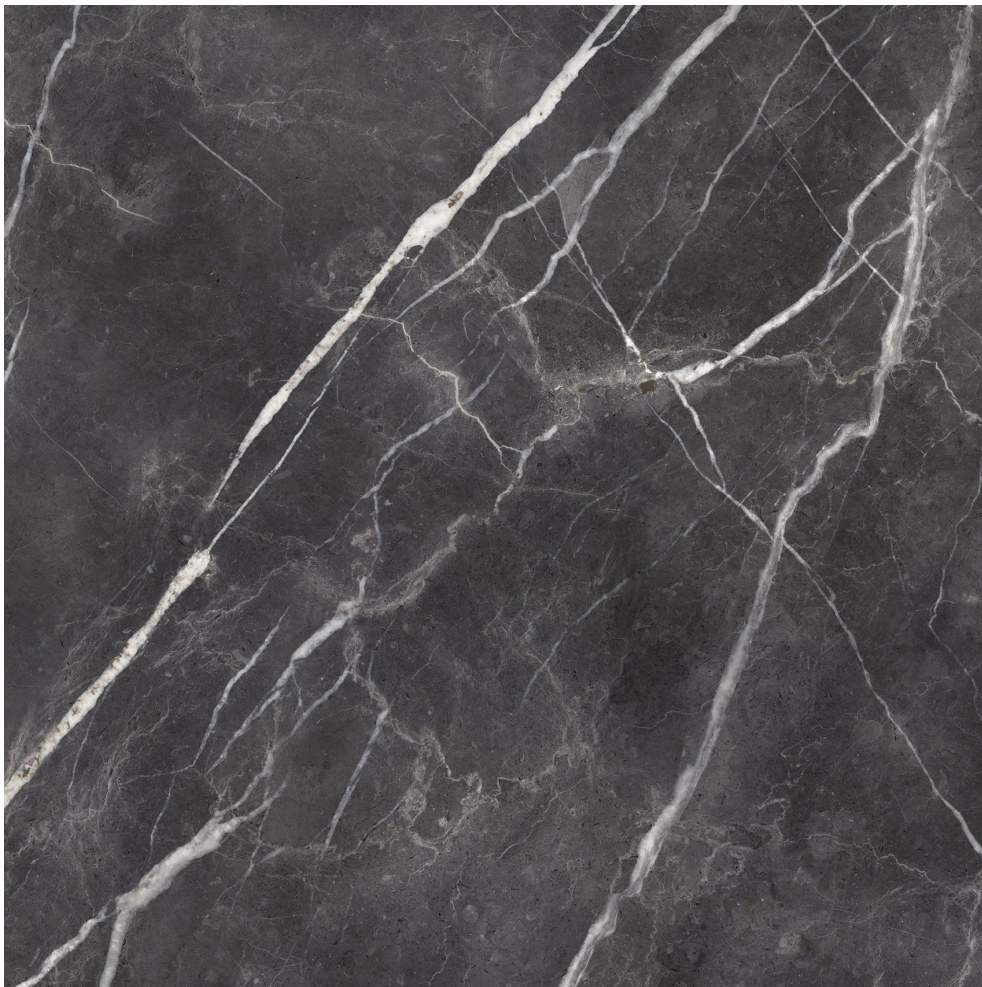

---

**PRODUCT**  
**ROYAL STONWORKS 48X48 TUSCAN FORGE VEIN**  
**POLISHED**

---

Tile | 48"x48" | Porcelain

## **TECHNICAL DATA**

**CODE:** QUSW-TF-3P

**NAME:** Royal Stoneworks 48X48 Tuscan Forge Vein Polished

**SERIES:** Royal Stoneworks

**SIZE:** 48"x48"

**FINISH:** Polished

**LOOK:** Stone Look

**EDGE:** Rectified

**FAMILY:** Tile

**FROST RESISTANCE:** Yes

**SHADE VARIATION:** V3

**STYLE:** Contemporary

**SUITABLE FOR:** Indoor|Shower

**TPOLOGY:** Porcelain

**TYPE OF PIECE:** Field Tile

**USE:** Floor and Wall