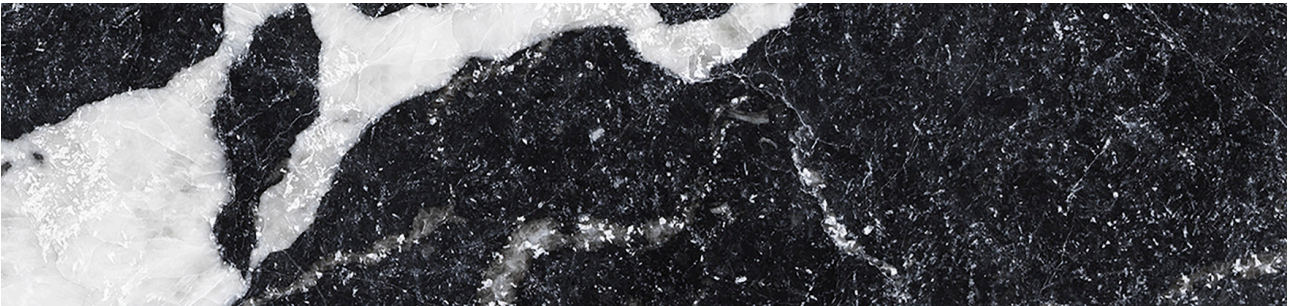

PRODUCT

OBSESSION 2.5X10 NERO

Tile | 2.5"x10" | Glazed Porcelain

GRAPHIC VARIETY

ROOM SCENES

TECHNICAL DATA

CODE: QUOB-NE-1
NAME: Obsession 2.5x10 Nero
SERIES: Obsession
SIZE: 2.5"x10"
FINISH: Matt
LOOK: Marble Look
BREAKING STRENGTH: ≥ 1300 N
CHEMICAL RESISTANCE: GA GLA GHA
DCOF: > 0.42
FAMILY: Tile
FROST RESISTANCE: Yes
MOHS: 6
PEI: 3
R VALUE: R9
SHADE VARIATION: V1
STAIN RESISTANCE: 5
STYLE: Classic
SUITABLE FOR: Backsplash|Indoor|Shower
TYPOLOGY: Glazed Porcelain
THICKNESS: 9 mm
TYPE OF PIECE: Field Tile
USE: Floor and Wall
NOTES: 1 square metre of graphic variations