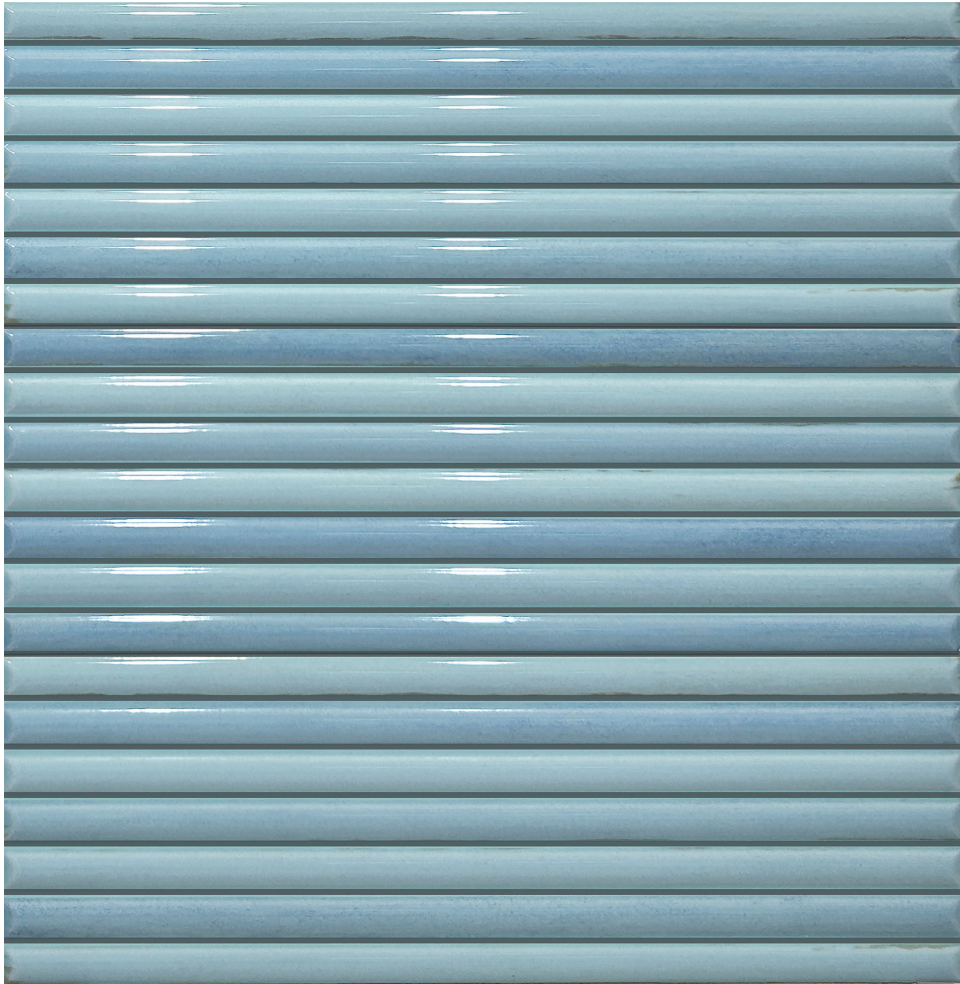

PRODUCT

SAUSALITO 5X13 SKY

Tile | 5"x13" | Glazed Ceramic

ROOM SCENES

TECHNICAL DATA

CODE: QUSL-SK-W1
NAME: Sausalito 5X13 Sky
SERIES: Sausalito
SIZE: 5"x13"
FINISH: Gloss
LOOK: Relieves
FAMILY: Tile
STYLE: Contemporary
SUITABLE FOR: Indoor|Shower
TYPOLOGY: Glazed Ceramic
TYPE OF PIECE: Field Tile
USE: Wall only