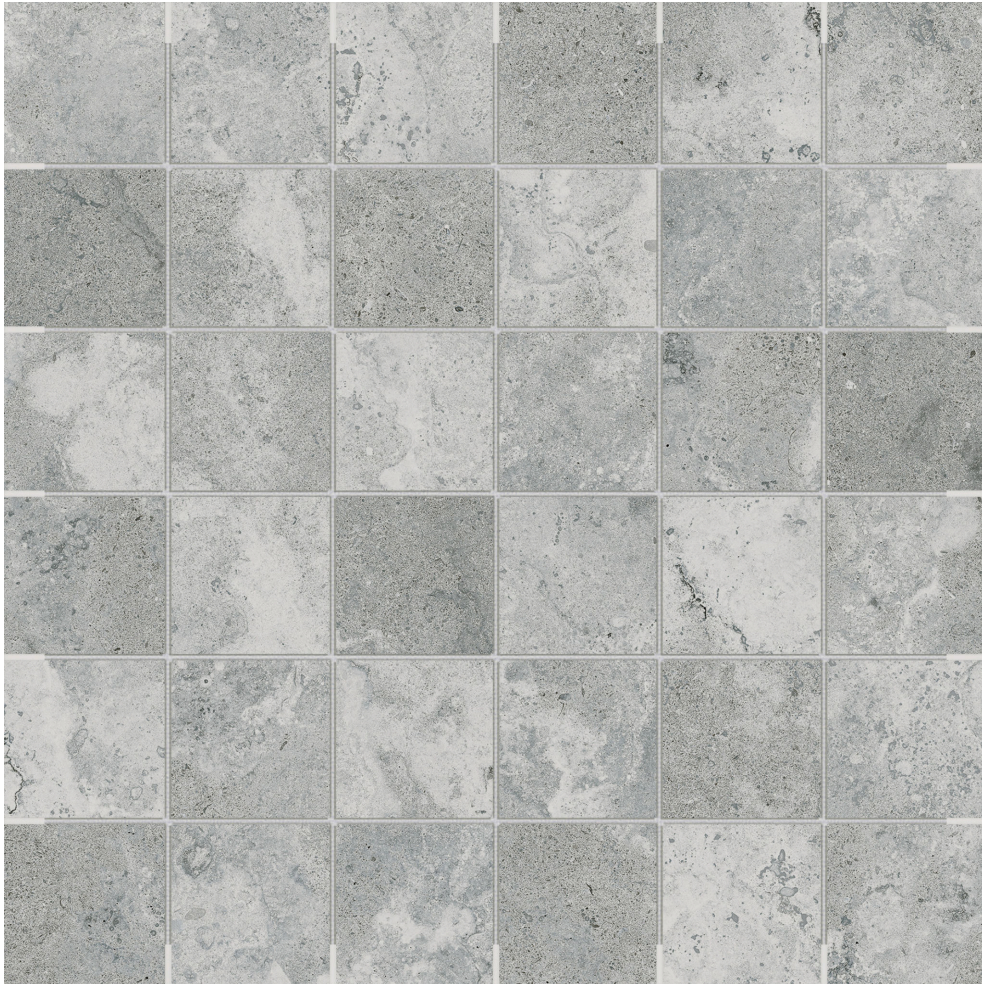

PRODUCT

VENETA 2X2 ARGENTO

Tile | 12"x12" | Glazed Porcelain

TECHNICAL DATA

CODE: AC4501-02980

NAME: Veneta 2x2 Argento

SERIES: Veneta

SIZE: 12"x12"

FINISH: Matte

LOOK: Stone Look

BREAKING STRENGTH: $\geq 300 \geq 1300$

CHEMICAL RESISTANCE: CLASS A

DCOF: ≥ 0.65

FAMILY: Tile

FROST RESISTANCE: Yes

SHADE VARIATION: V3

SUITABLE FOR: Indoor | Outdoor

TPOLOGY: Glazed Porcelain

THICKNESS: 8.5mm

TYPE OF PIECE: Mosaic

USE: Floor and Wall

NOTES: This product is special order and cannot be cancelled, returned, or refunded.

PACKING