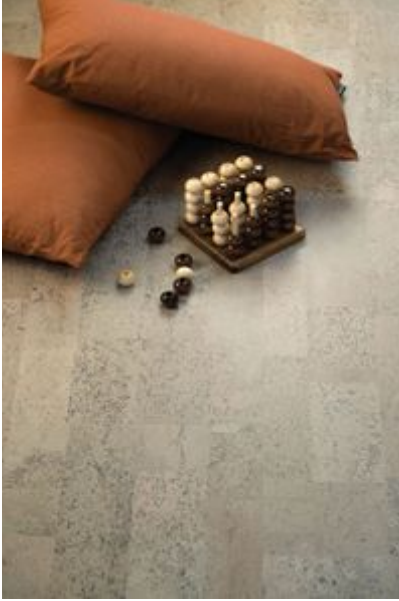

PRODUCT

CORK CLICK COMINO

Waterproof Flooring | 12"x48,6" | HDF

DETAILS

ROOM SCENES

TECHNICAL DATA

CODE: LCCORK202002

NAME: Cork Click Comino

SERIES: True Earth Cork Click

SIZE: 12"x48,6"

FINISH: Matt

LOOK: Wood Look

CLICK SYSTEM: UNICLIC system

COMMERCIAL WARRANTY: Class 33

CORE BOARD THICKNESS: 7 mm

FAMILY: Waterproof Flooring

PAD TYPE: Cork Underlayment

RESIDENTIAL WARRANTY: Class 23

STYLE: Contemporary

SUITABLE FOR: Indoor

SURFACE TEXTURE: Cork

TYPOLOGY: HDF

TYPE OF PIECE: Field Tile

TOTAL THICKNESS: 10 mm