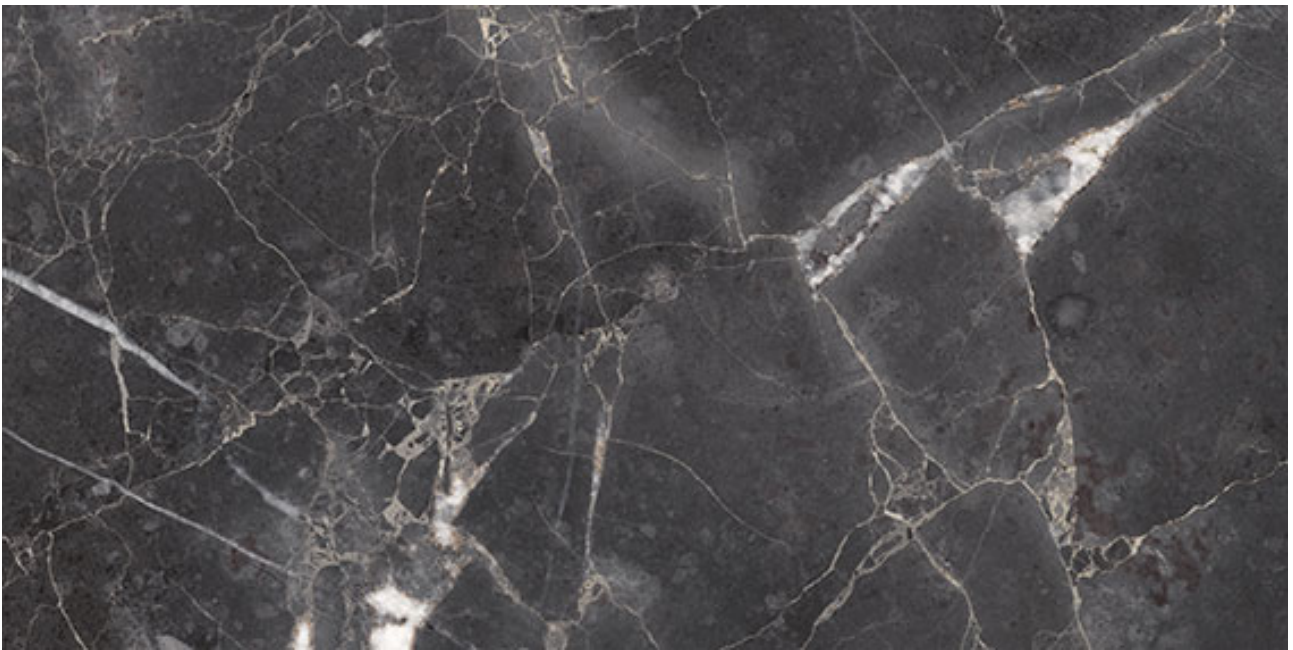

PRODUCT
ROYAL STONEWORKS 12X24 TUSCAN FORGE VEIN
POLISHED

Tile | 12"x24" | Porcelain

TECHNICAL DATA

CODE: QUSW-TF-5P

NAME: Royal Stoneworks 12X24 Tuscan Forge Vein Polished

SERIES: Royal Stoneworks

SIZE: 12"x24"

FINISH: Polished

LOOK: Stone Look

EDGE: Rectified

FAMILY: Tile

FROST RESISTANCE: Yes

SHADE VARIATION: V3

STYLE: Contemporary

SUITABLE FOR: Indoor|Shower