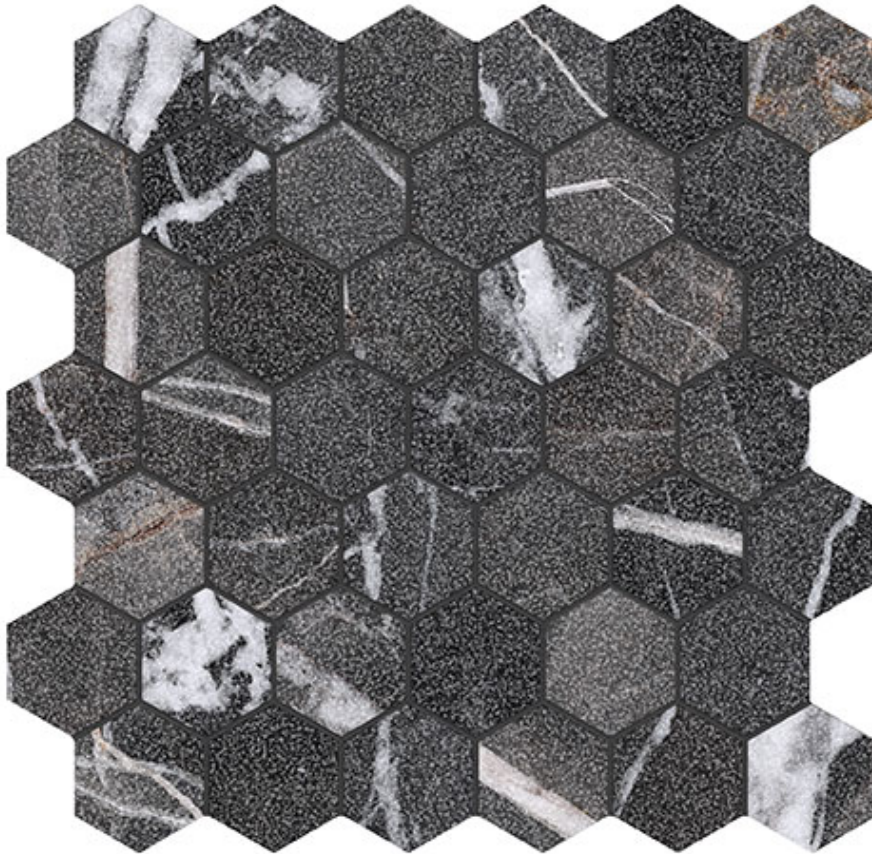

# ROYAL STONEWORKS 2\ " REGAL BLACK VEIN HEX

---

Tile | 12"x12" | Porcelain

## **TECHNICAL DATA**

**CODE:** QUSW-RV-HX

**NAME:** Royal Stoneworks 2" Regal Black Vein Hex

**SERIES:** Royal Stoneworks

**SIZE:** 12"x12"

**FINISH:** Vintage

**LOOK:** Stone Look

**FAMILY:** Tile

**MOSAIC TYPE:** 2"x2"

**STYLE:** Contemporary

**SUITABLE FOR:** Indoor|Shower

**TPOLOGY:** Porcelain

**TYPE OF PIECE:** Mosaic

**USE:** Floor and Wall

**NOTES:** This product is special order and cannot be cancelled, returned, or refunded.