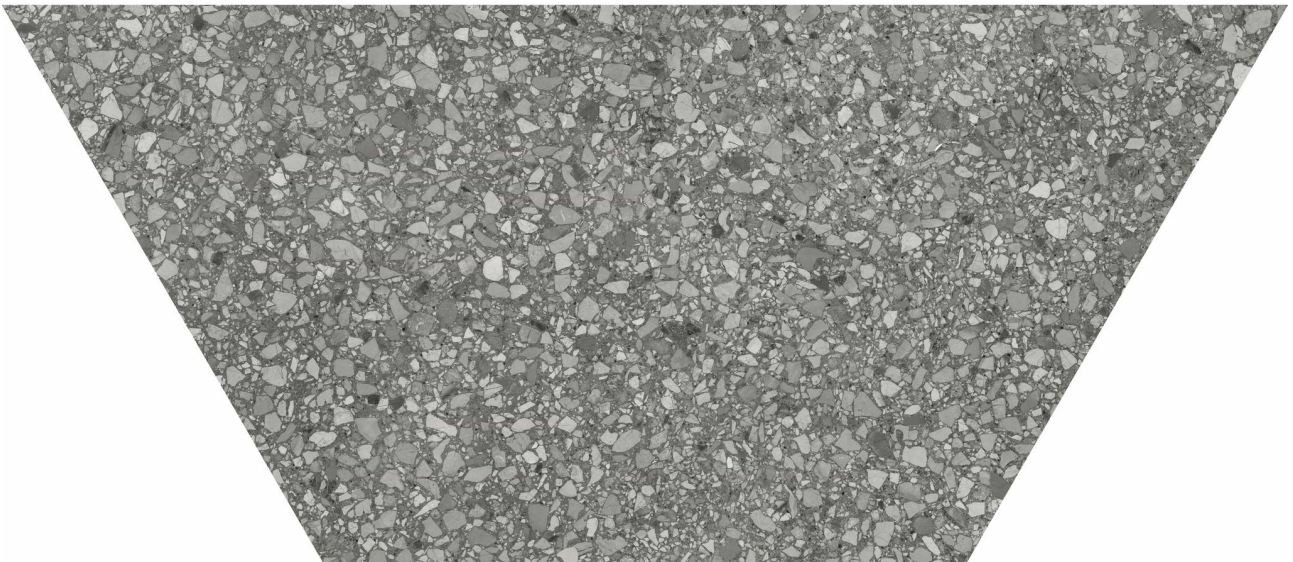

PRODUCT

STATION 10X24 SHADOW HALF HEXAGON

Tile | 10"x24" | Color Body Porcelain

TECHNICAL DATA

CODE: AC4500-09410

NAME: Station 10x24 Shadow Half Hexagon

SERIES: Station

SIZE: 10"x24"

FINISH: Matte

LOOK: Terrazo

BREAKING STRENGTH: $\geq 360 \geq 1600$

CHEMICAL RESISTANCE: CLASS A

DCOF: ≥ 0.50

EDGE: Rectified

FAMILY: Tile

FROST RESISTANCE: Yes

PEI: 4

SHADE VARIATION: V3

SUITABLE FOR: Indoor| Outdoor

TYPOLOGY: Color Body Porcelain

THICKNESS: 8.4mm

TYPE OF PIECE: Field Tile

USE: Floor and Wall

NOTES: This product is special order and cannot be cancelled, returned, or refunded.