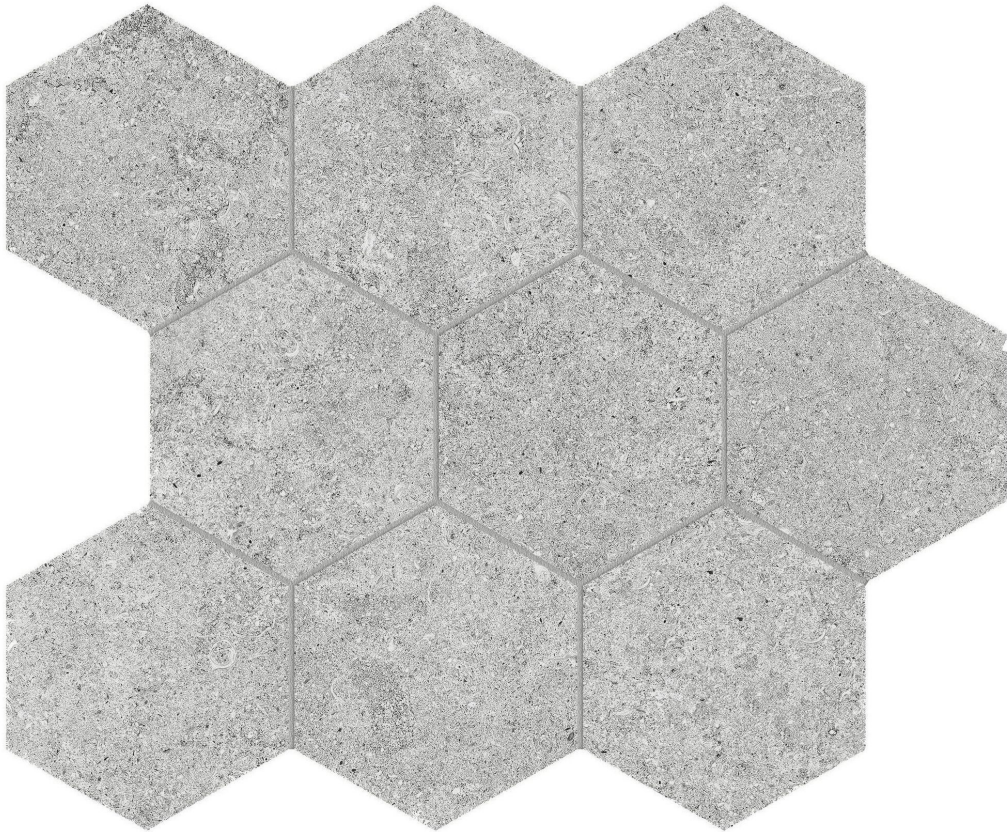

PRODUCT

LITHOFORM 4\ " HEX CROSSCUT TWILIGHT

Tile | 10.5"x12" | Porcelain

TECHNICAL DATA

CODE: AC8510-00340

NAME: Lithoform 4" Hex Crosscut Twilight

SERIES: Lithoform

SIZE: 10.5"x12"

FINISH: Organic Matte

LOOK: Stone Look

EDGE: Rectified

FAMILY: Tile

STYLE: Contemporary

SUITABLE FOR: Indoor| Outdoor

TPOLOGY: Porcelain

TYPE OF PIECE: Mosaic

USE: Floor and Wall

NOTES: This product is special order and cannot be cancelled, returned, or refunded.

PACKING

Size	Product type	BOX			PALLET		
		pcs	sqft	lb	boxes	sqft	lb
10.5"x12"	Mosaic	10	7.86		45		