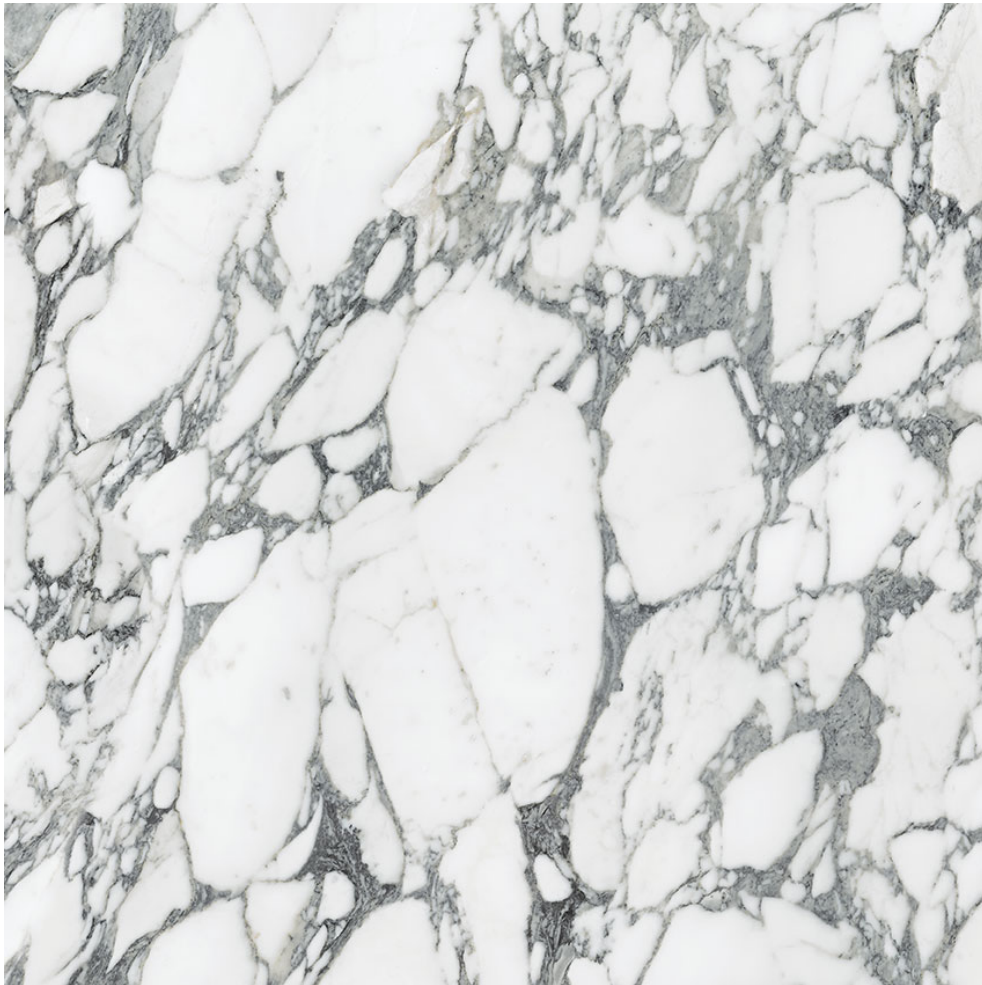

---

**PRODUCT**

**ROYAL STONWORKS 36X36 ITALIAN ARABESCATO  
HONED**

---

Tile | 36"x36" | Porcelain

## **TECHNICAL DATA**

**CODE:** QUSW-IA-7H

**NAME:** Royal Stoneworks 36X36 Italian Arabescato Honed

**SERIES:** Royal Stoneworks

**SIZE:** 36"x36"

**FINISH:** Honed

**LOOK:** Stone Look

**EDGE:** Rectified

**FAMILY:** Tile

**FROST RESISTANCE:** Yes

**SHADE VARIATION:** V3

**STYLE:** Contemporary

**SUITABLE FOR:** Indoor|Shower

**TPOLOGY:** Porcelain

**TYPE OF PIECE:** Field Tile

**USE:** Floor and Wall