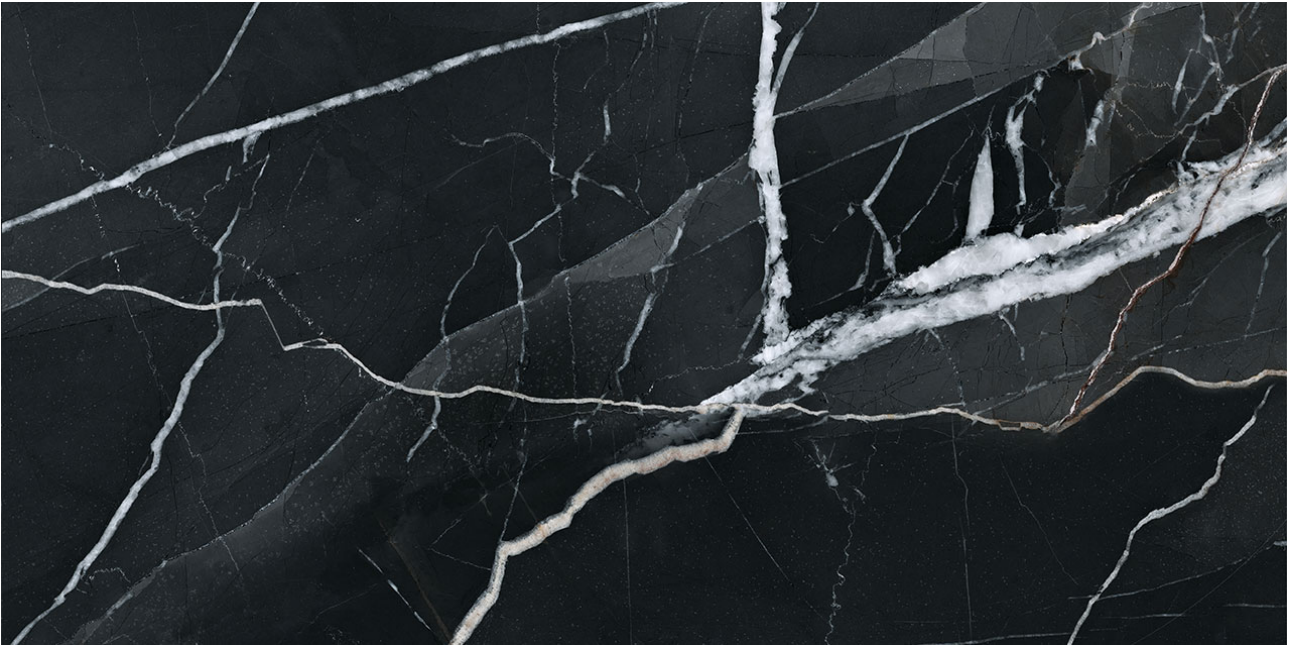

PRODUCT

ROYAL STONWORKS 12X24 REGAL BLACK VEIN HONED

Tile | 12"x24" | Porcelain

TECHNICAL DATA

CODE: QUSW-RV-5H

NAME: Royal Stoneworks 12X24 Regal Black Vein Honed

SERIES: Royal Stoneworks

SIZE: 12"x24"

FINISH: Honed

LOOK: Stone Look

EDGE: Rectified

FAMILY: Tile

FROST RESISTANCE: Yes

STYLE: Contemporary

SUITABLE FOR: Indoor|Shower

TPOLOGY: Porcelain