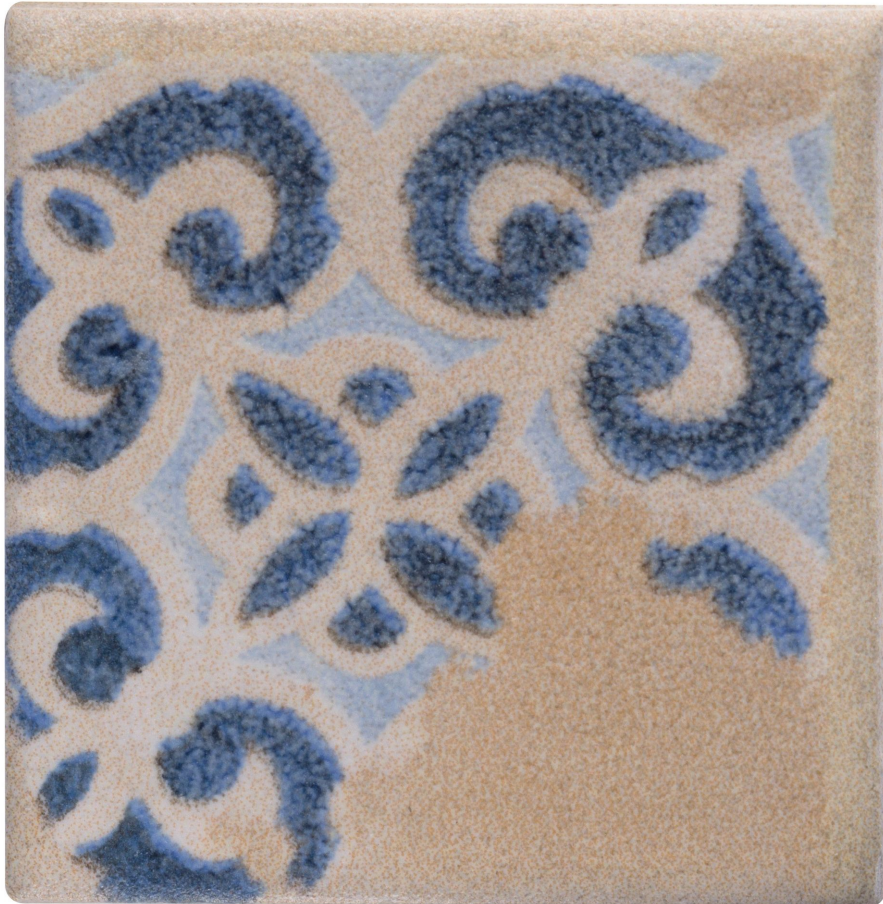

PRODUCT

TUSCANY 1.5X1.5 TACO BOURTON

Tile | 1.5"x1.5" | Extruded Porcelain

TECHNICAL DATA

CODE: QUTC-BO-TACO

NAME: Tuscany 1.5x1.5 Taco Bourton

SERIES: Tuscany

SIZE: 1.5"x1.5"

FINISH: Matt

LOOK: Terracotta

FAMILY: Tile

FROST RESISTANCE: Yes

PEI: 4

SUITABLE FOR: Indoor| Outdoor| Pool

TYPOLOGY: Extruded Porcelain

TYPE OF PIECE: Field Tile

USE: Floor and Wall

NOTES: Bourton decors can be paired with Dune field tiles for a coordinated look.

PACKING

Size	Product type	BOX			PALLET		
		pcs	sqft	lb	boxes	sqft	lb
1.5"x1.5"	Field Tile	120			112		