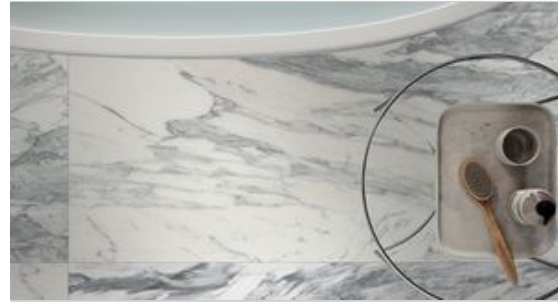

PRODUCT
ROYAL STONWORKS 24X48 REGAL WHITE VEIN
POLISHED

Tile | 24"x48" | Porcelain

ROOM SCENES

TECHNICAL DATA

CODE: QUSW-RW-6P

NAME: Royal Stoneworks 24X48 Regal White Vein Polished

SERIES: Royal Stoneworks

SIZE: 24"x48"

FINISH: Polished

LOOK: Stone Look

EDGE: Rectified

FAMILY: Tile

FROST RESISTANCE: Yes

SHADE VARIATION: V3

STYLE: Contemporary

SUITABLE FOR: Indoor|Shower

TPOLOGY: Porcelain

TYPE OF PIECE: Field Tile

USE: Floor and Wall

NOTES: This product is special order and cannot be cancelled, returned, or refunded.

PACKING

Size	Product type	BOX			PALLET		
		pcs	sqft	lb	boxes	sqft	lb
24"x48"	Field Tile	2	15.39		32		