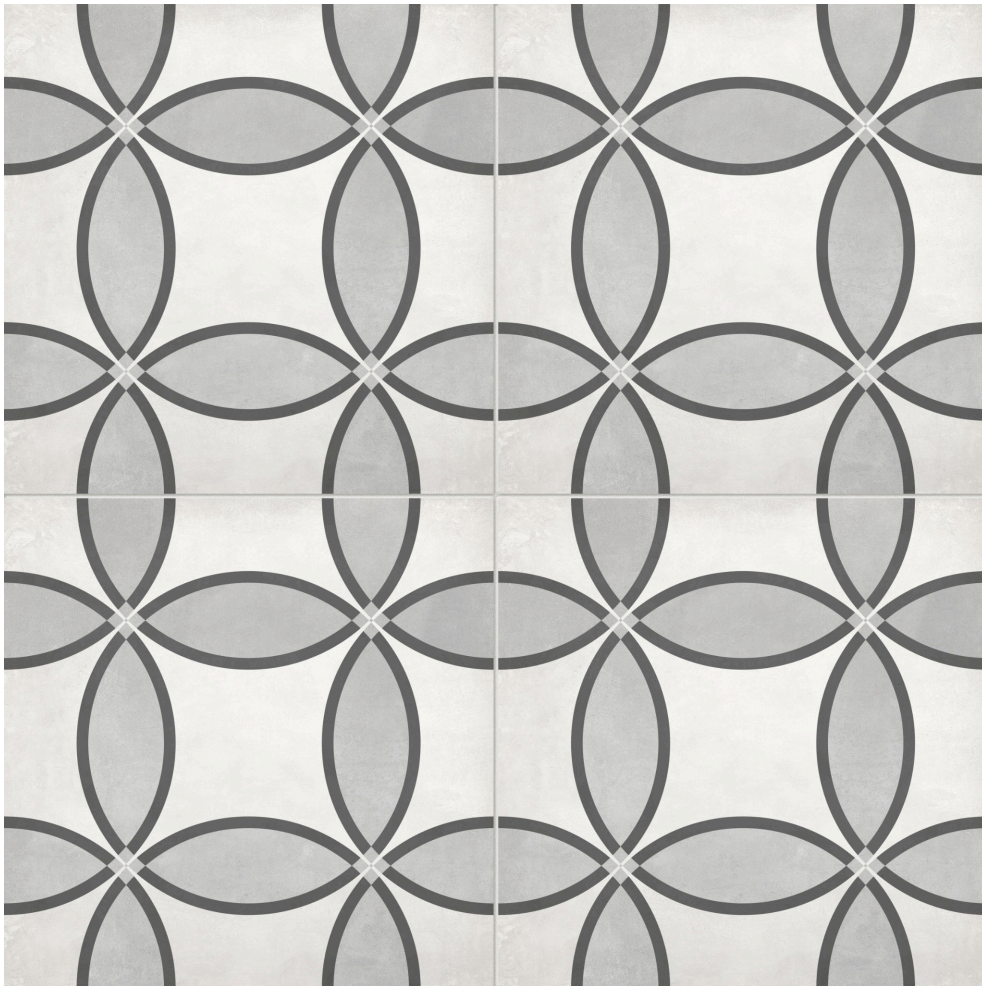

PRODUCT

FORM 8X8 ICE ZENITH

Tile | 8"x8" | Pressed Glazed Porcelain

TECHNICAL DATA

CODE: AC4500-07550

NAME: Form 8x8 Ice Zenith

SERIES: Form AC

SIZE: 8"x8"

SHADE VARIATION: V2/V3/V4

SUITABLE FOR: Indoor| Outdoor

TPOLOGY: Pressed Glazed Porcelain

THICKNESS: 9mm

TYPE OF PIECE: Field Tile

USE: Floor and Wall

NOTES: This product is special order and cannot be cancelled, returned, or refunded.