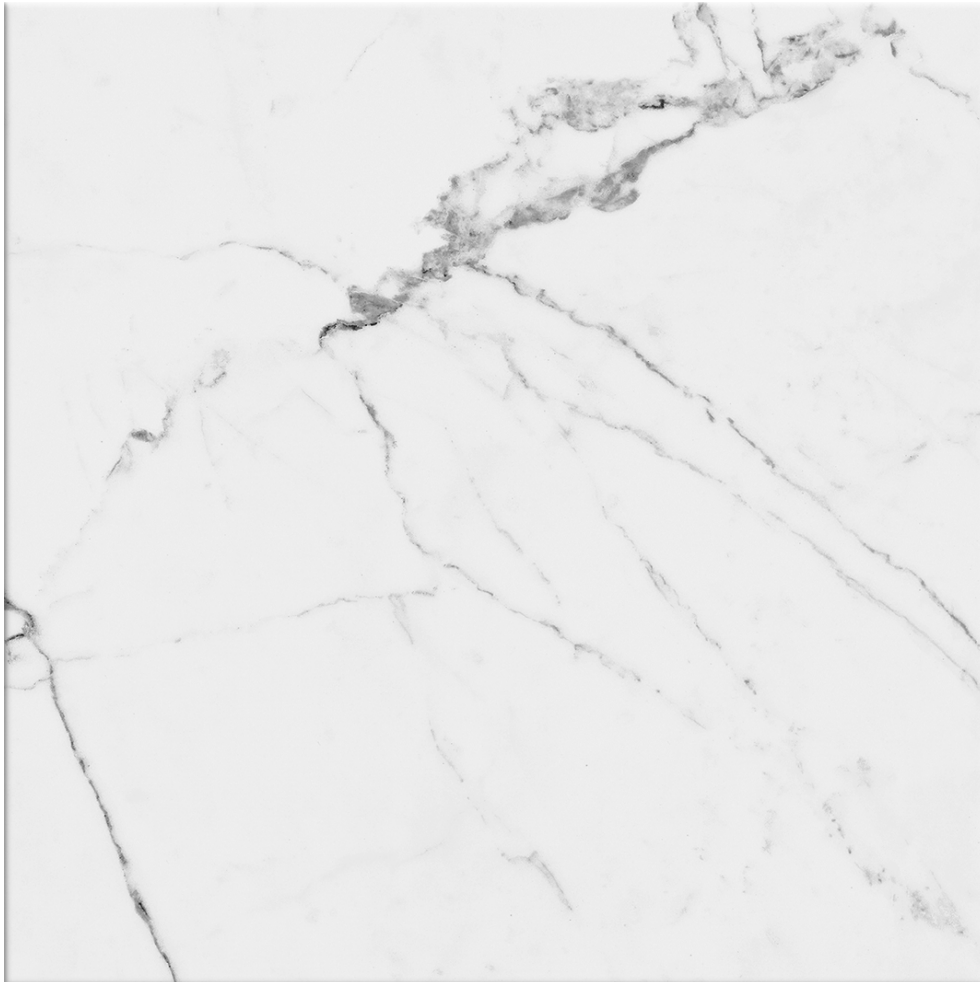

PRODUCT

OBSESSION 10X10 STATUARIO

Tile | 10"x10" | Glazed Porcelain