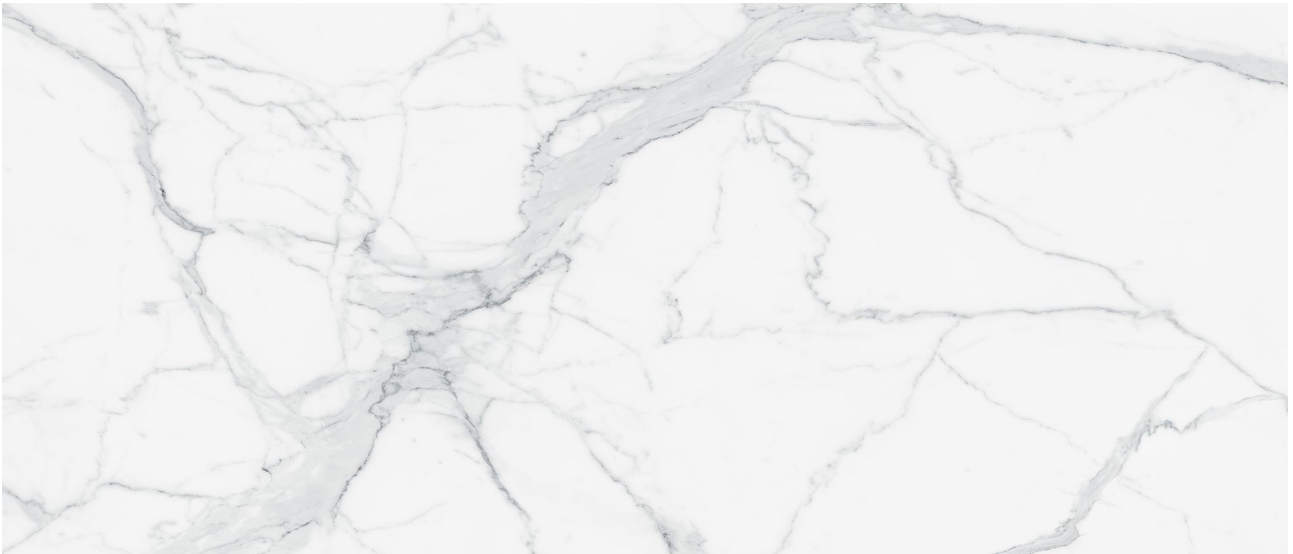

# ROYAL STONEWORKS 48X110 GRANDVEIN WHITE HONED

---

Tile | 48"x110" | Sintered Slab

## **TECHNICAL DATA**

**CODE:** QUSW-GV-2H

**NAME:** Royal Stoneworks 48X110 Grandvein White Honed

**SERIES:** Royal Stoneworks

**SIZE:** 48"x110"

**FINISH:** Honed

**LOOK:** Stone Look

**EDGE:** Rectified

**FAMILY:** Tile

**FROST RESISTANCE:** Yes

**SHADE VARIATION:** V3

**STYLE:** Contemporary

**SUITABLE FOR:** Indoor|Shower

**TPOLOGY:** Sintered Slab

**TYPE OF PIECE:** Field Tile

**USE:** Floor and Wall