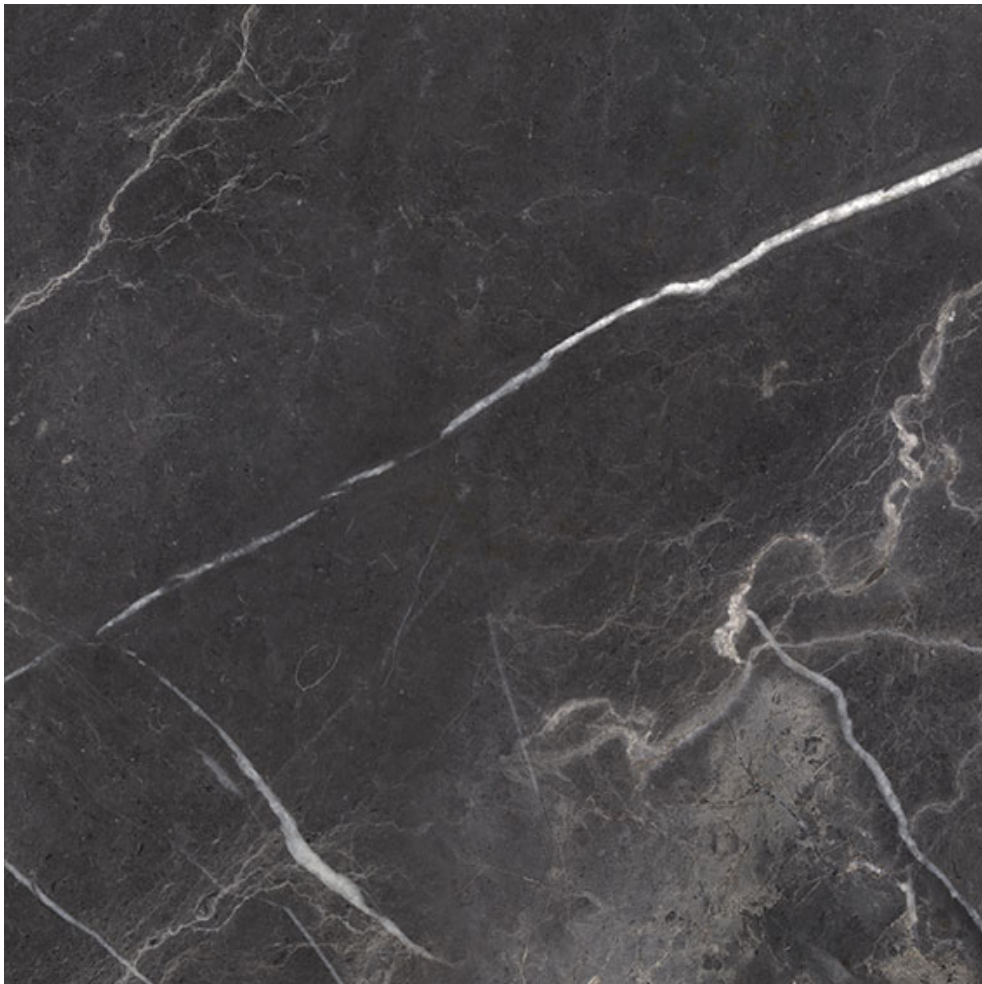

PRODUCT

ROYAL STONEWORKS 24X24 TUSCAN FORGE VEIN HONED

Tile | 24"x24" | Porcelain

TECHNICAL DATA

CODE: QUSW-TF-4H

NAME: Royal Stoneworks 24X24 Tuscan Forge Vein Honed

SERIES: Royal Stoneworks

SIZE: 24"x24"

FINISH: Honed

LOOK: Stone Look

EDGE: Rectified

FAMILY: Tile

FROST RESISTANCE: Yes

SHADE VARIATION: V3

STYLE: Contemporary

SUITABLE FOR: Indoor|Shower