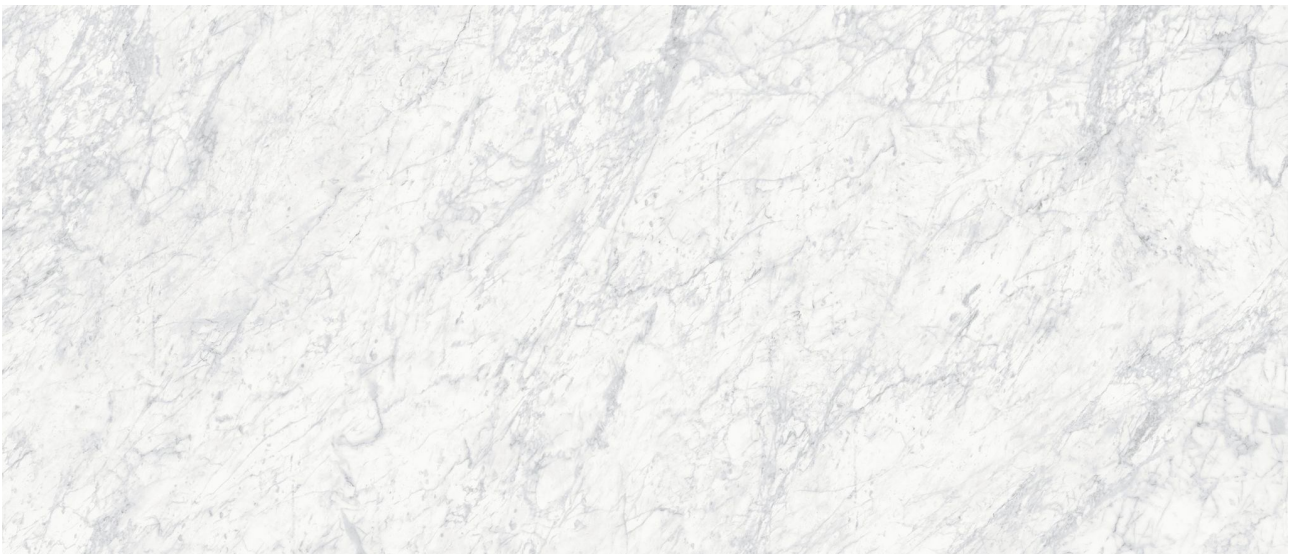

PRODUCT
ROYAL STONEWORKS 48X110 OLD WORLD BIANCO
HONED

Tile | 48"x110" | Sintered Slab

TECHNICAL DATA

CODE: QUSW-OW-2H

NAME: Royal Stoneworks 48X110 Old World Bianco Honed

SERIES: Royal Stoneworks

SIZE: 48"x110"

FINISH: Honed

LOOK: Stone Look

EDGE: Rectified

FAMILY: Tile

FROST RESISTANCE: Yes

SHADE VARIATION: V3

STYLE: Contemporary

SUITABLE FOR: Indoor|Shower