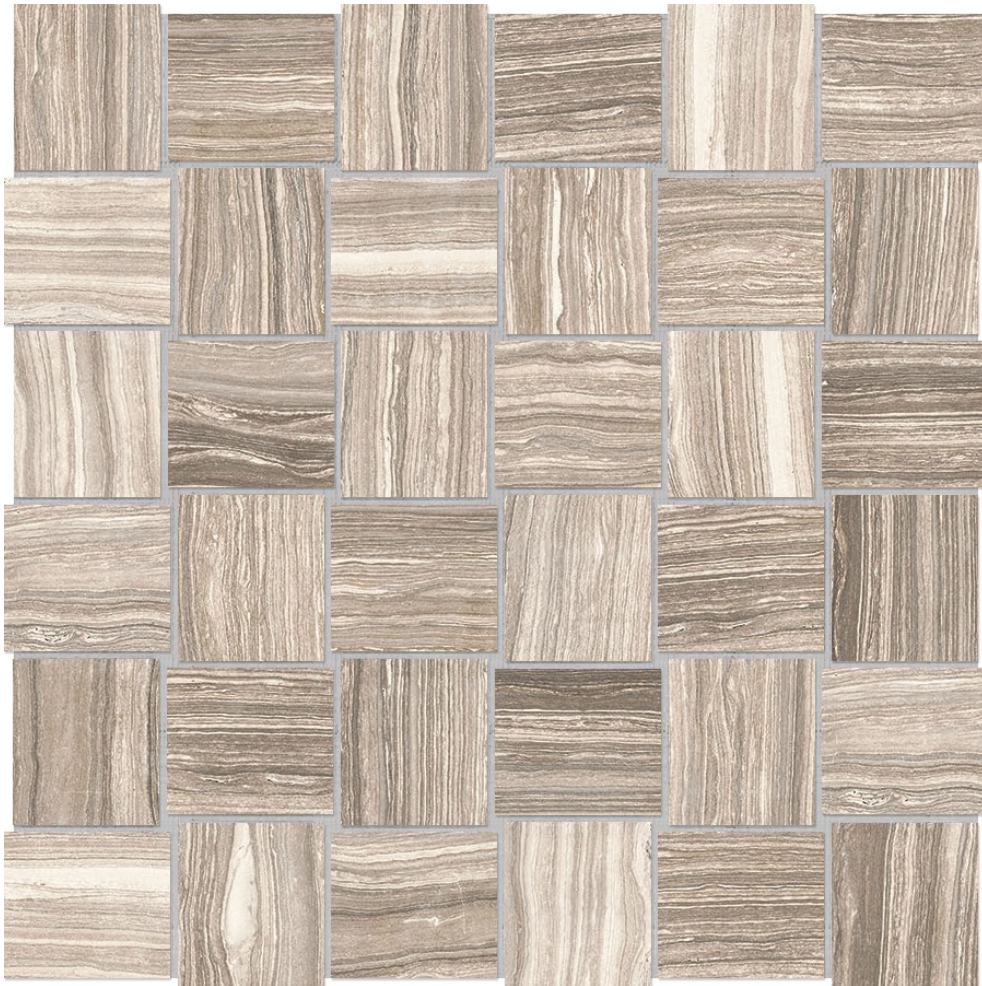

PRODUCT

2X2 CLAY BASKETWEAVE

Tile | 12"x12" | Glazed Porcelain

TECHNICAL DATA

CODE: AC4501-00830

NAME: 2x2 Clay Basketweave

SERIES: Eramosa

SIZE: 12"x12"

FINISH: Matt

LOOK: Marble Look

FAMILY: Tile

FROST RESISTANCE: Yes

MOSAIC TYPE: Mesh-Mounted

PEI: 4

STYLE: Contemporary

SUITABLE FOR: Indoor