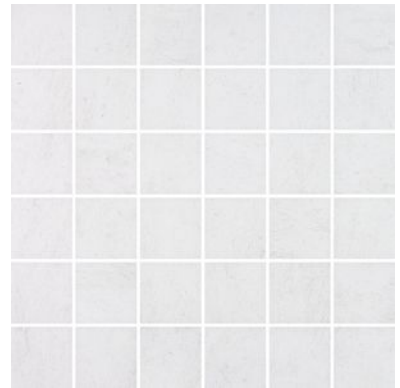

# SERIES CINQ

---

Concrete | | Glazed Porcelain | Pressed Glazed Porcelain

Contemporary tiles in a palette of earthy colors.

PRODUCTS

**Cinq 13x13 Black**  
13"x13" | Pressed Glazed Porcelain

**Cinq 13x13 Grey**  
13"x13" | Pressed Glazed Porcelain

**Cinq 13x13 White**  
13"x13" | Pressed Glazed Porcelain

**Cinq 2x2 Black**  
12"x12" | Glazed Porcelain

**Cinq 2x2 Grey**  
12"x12" | Glazed Porcelain

**Cinq 2x2 White**  
12"x12" | Glazed Porcelain

**Cinq 8x10 Black**  
8"x10" | Pressed Glazed Porcelain