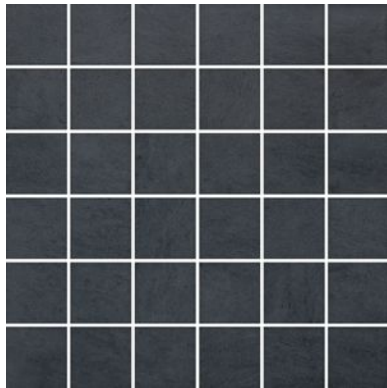

# SERIES CINQ

---

Concrete | | Glazed Porcelain | Pressed Glazed Porcelain

Contemporary tiles in a palette of earthy colors.

PRODUCTS

**Cinq 13x13 Black**  
13"x13" | Pressed Glazed Porcelain

**Cinq 13x13 Grey**  
13"x13" | Pressed Glazed Porcelain

**Cinq 13x13 White**  
13"x13" | Pressed Glazed Porcelain

**Cinq 2x2 Black**  
12"x12" | Glazed Porcelain

**Cinq 2x2 Grey**  
12"x12" | Glazed Porcelain

**Cinq 2x2 White**  
12"x12" | Glazed Porcelain

**Cinq 8x10 Black**  
8"x10" | Pressed Glazed Porcelain