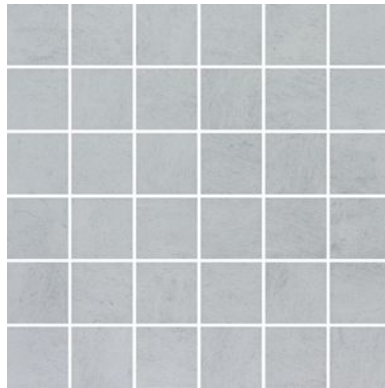

# SERIES CINQ

---

Concrete | | Glazed Porcelain | Pressed Glazed Porcelain

Contemporary tiles in a palette of earthy colors.

PRODUCTS

**Cinq 13x13 Black**  
13"x13" | Pressed Glazed Porcelain

**Cinq 13x13 Grey**  
13"x13" | Pressed Glazed Porcelain

**Cinq 13x13 White**  
13"x13" | Pressed Glazed Porcelain

**Cinq 2x2 Black**  
12"x12" | Glazed Porcelain

**Cinq 2x2 Grey**  
12"x12" | Glazed Porcelain

**Cinq 2x2 White**  
12"x12" | Glazed Porcelain

**Cinq 8x10 Black**  
8"x10" | Pressed Glazed Porcelain