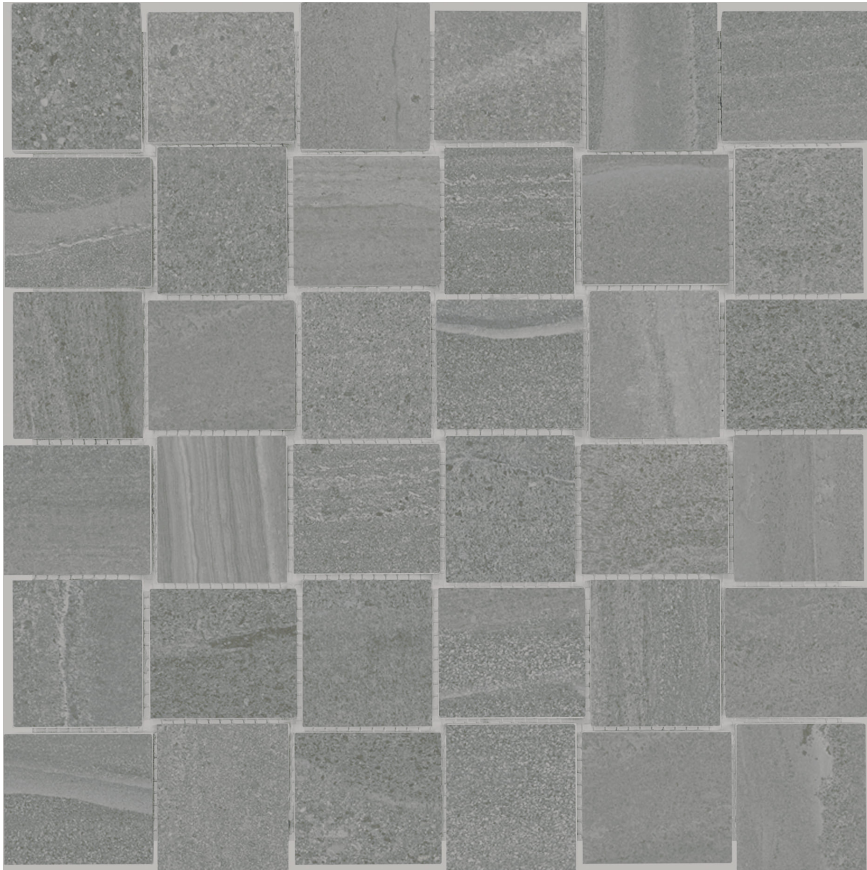

### **DAVENPORT 2X2 MICA**

---

Tile | 12"x12" | Pressed Glazed Porcelain

## TECHNICAL DATA

CODE: AC4501-00810  
NAME: Davenport 2x2 Mica  
SERIES: Davenport  
SIZE: 12"x12"  
FINISH: Matte  
LOOK: Stone Look  
BREAKING STRENGTH:  $\geq 350 \geq 1500$   
CHEMICAL RESISTANCE: CLASS B/CLASS A  
DCOF:  $\geq 0.50$   
FAMILY: Tile  
FROST RESISTANCE: Yes  
PEI: 4  
SHADE VARIATION: V3  
SUITABLE FOR: Indoor| Outdoor  
TYPOLOGY: Pressed Glazed Porcelain  
THICKNESS: 8.4mm  
TYPE OF PIECE: Mosaic  
USE: Floor and Wall  
NOTES: This product is special order and cannot be cancelled, returned, or refunded.