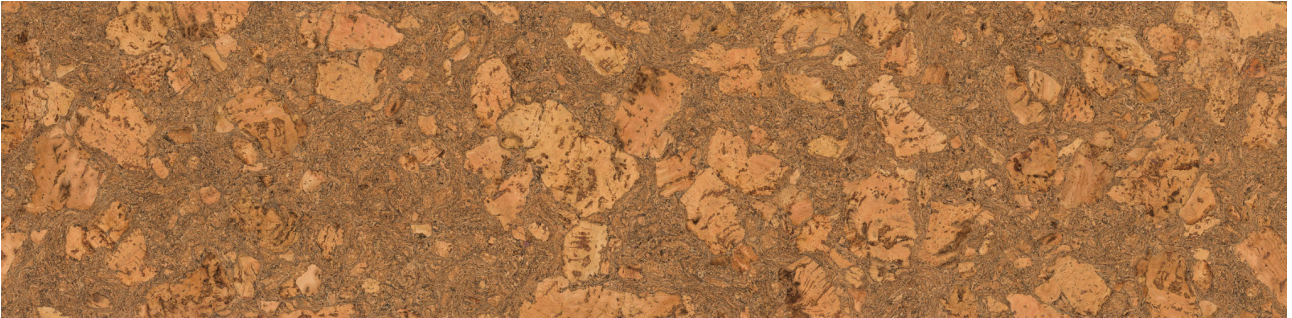

PRODUCT

CORK CLICK CAPRI

Waterproof Flooring | 12"x48,6" | HDF

DETAILS

ROOM SCENES

TECHNICAL DATA

CODE: LCCORK202009

NAME: Cork Click Capri

SERIES: True Earth Cork Click

SIZE: 12"x48,6"

FINISH: Matt

LOOK: Wood Look

CLICK SYSTEM: UNICLIC system

COMMERCIAL WARRANTY: Class 33

CORE BOARD THICKNESS: 7 mm

FAMILY: Waterproof Flooring

PAD TYPE: Cork Underlayment

RESIDENTIAL WARRANTY: Class 23

STYLE: Contemporary

SUITABLE FOR: Indoor

SURFACE TEXTURE: Cork

TYPOLOGY: HDF

TYPE OF PIECE: Field Tile

TOTAL THICKNESS: 10 mm