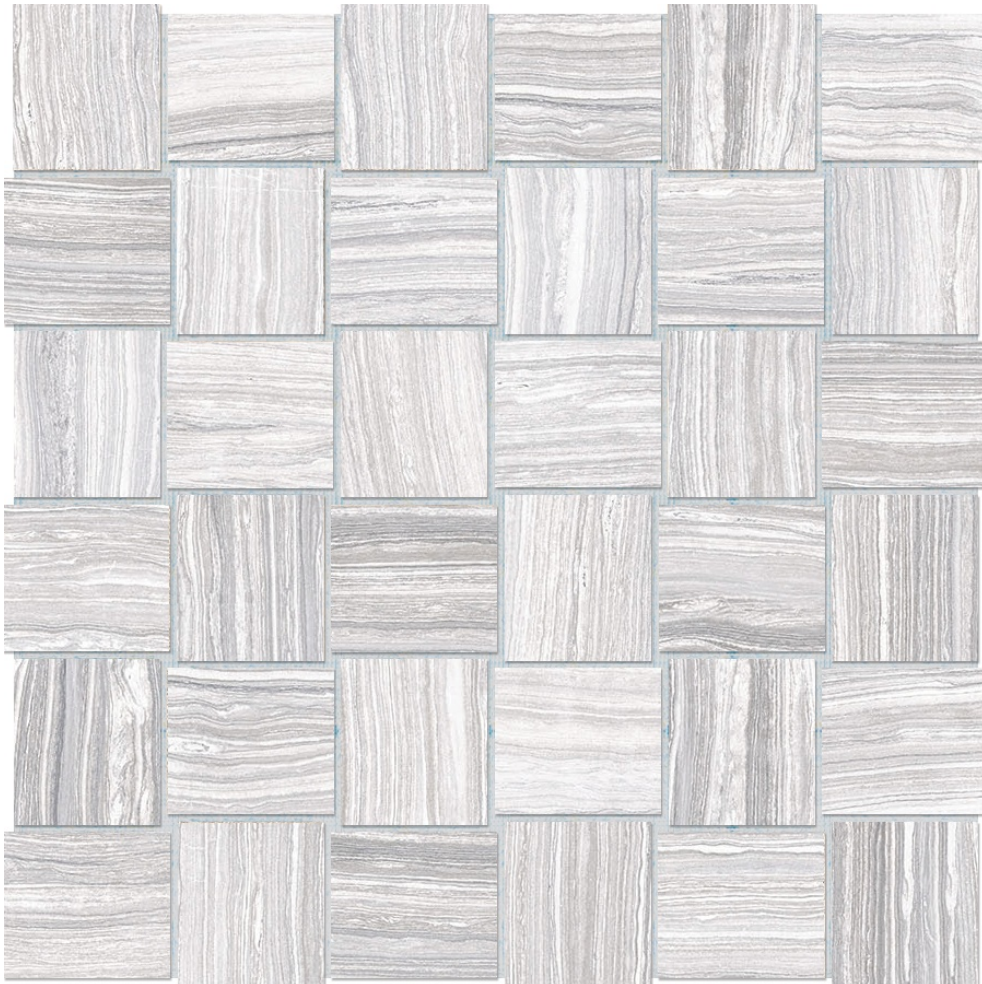

## 2X2 ICE BASKETWEAVE

---

Tile | 12"x12" | Glazed Porcelain

## TECHNICAL DATA

CODE: AC4501-00840

NAME: 2x2 Ice Basketweave

SERIES: Eramosa

SIZE: 12"x12"

FINISH: Matt

LOOK: Marble Look

FAMILY: Tile

FROST RESISTANCE: Yes

MOSAIC TYPE: Mesh-Mounted

PEI: 4

STYLE: Contemporary

SUITABLE FOR: Indoor

TPOLOGY: Glazed Porcelain

TYPE OF PIECE: Mosaic

USE: Floor and Wall