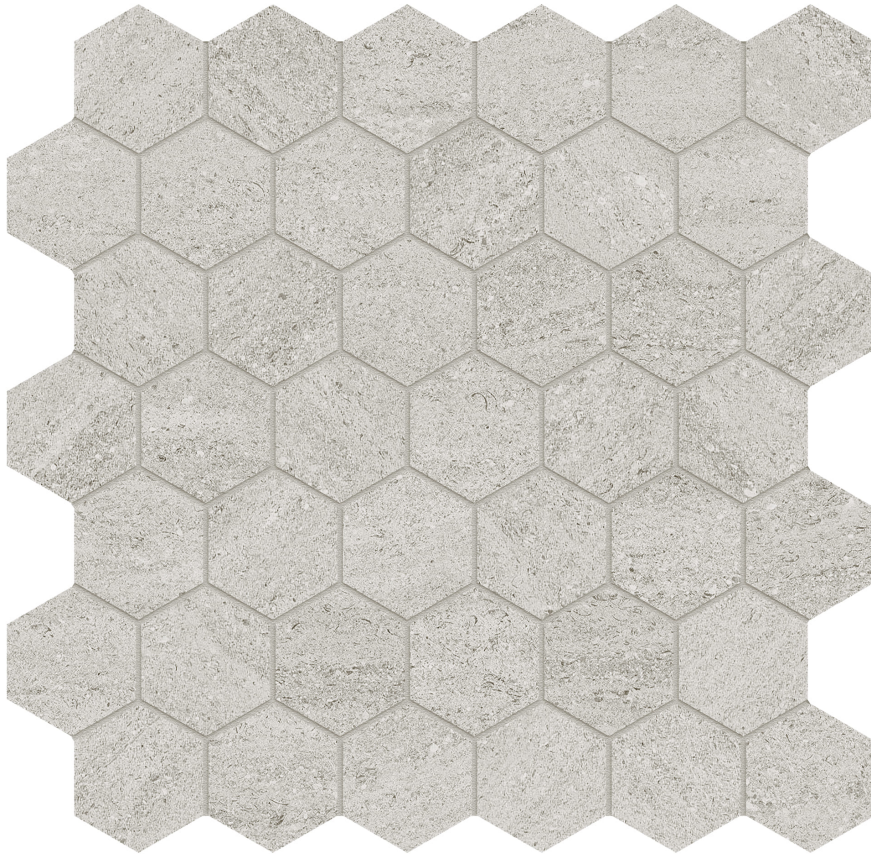

PRODUCT

LITHOFORM 2\ " HEX VEINCUT VISTA

Tile | 12"x12" | Porcelain

TECHNICAL DATA

CODE: AC8510-00370

NAME: Lithoform 2" Hex Veincut Vista

SERIES: Lithoform

SIZE: 12"x12"

FINISH: Organic Matte

LOOK: Stone Look

EDGE: Rectified

FAMILY: Tile

STYLE: Contemporary

SUITABLE FOR: Indoor| Outdoor

TYPOLOGY: Porcelain

TYPE OF PIECE: Mosaic