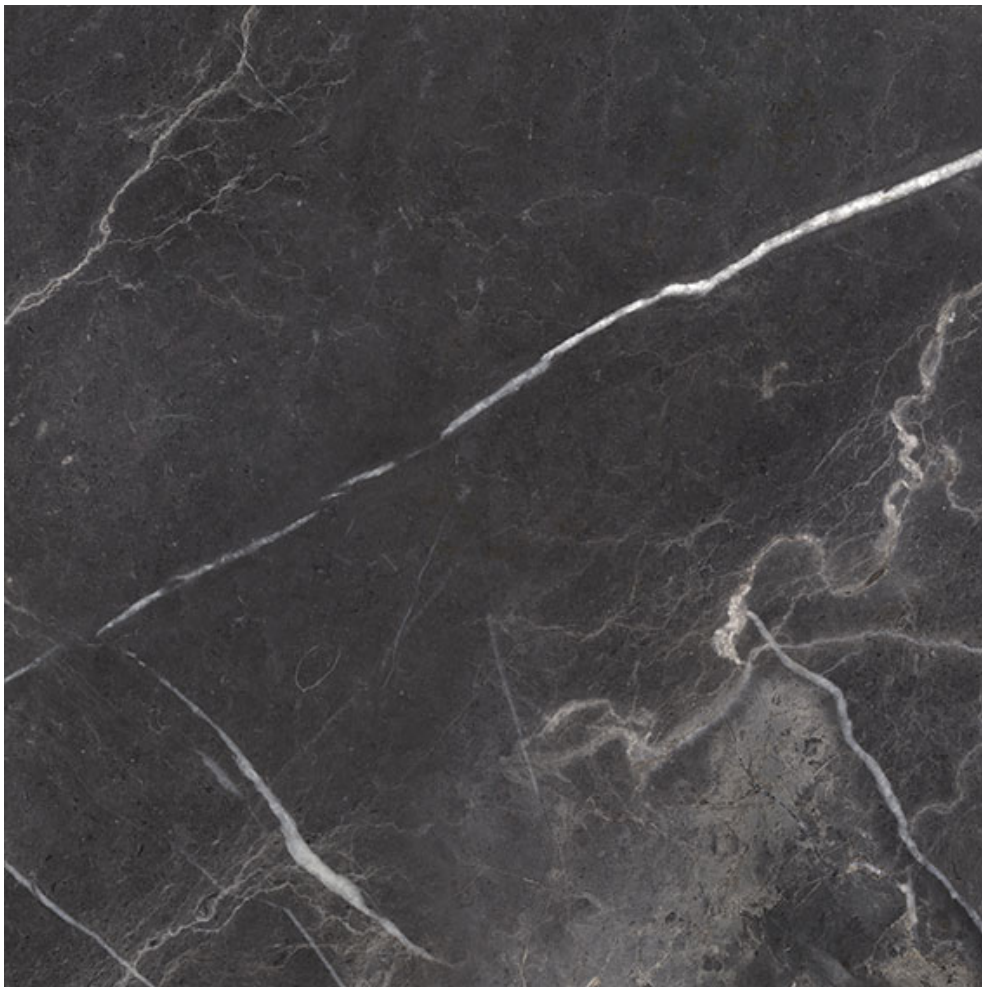

PRODUCT
ROYAL STONWORKS 24X24 TUSCAN FORGE VEIN
POLISHED

Tile | 24"x24" | Porcelain

TECHNICAL DATA

CODE: QUSW-TF-4P

NAME: Royal Stoneworks 24X24 Tuscan Forge Vein Polished

SERIES: Royal Stoneworks

SIZE: 24"x24"

FINISH: Polished

LOOK: Stone Look

EDGE: Rectified

FAMILY: Tile

FROST RESISTANCE: Yes

SHADE VARIATION: V3

STYLE: Contemporary

SUITABLE FOR: Indoor|Shower