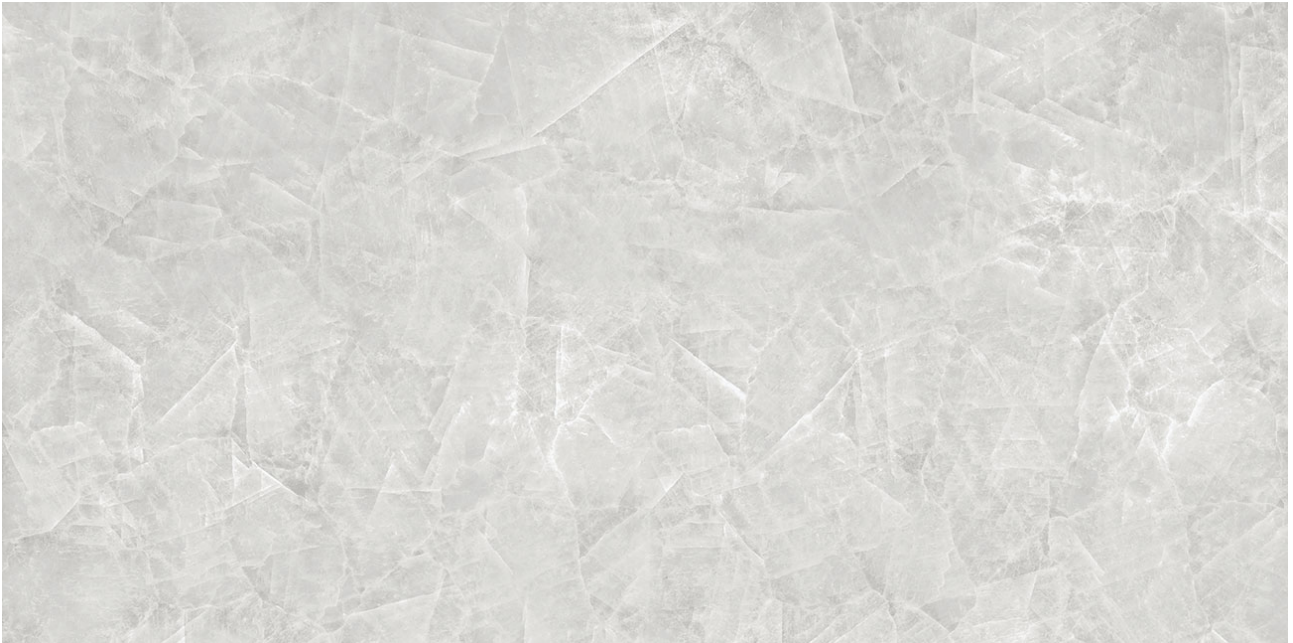

PRODUCT

ROYAL STONEWORKS 63X126 CRYSTAL LUXE POLISHED

Tile | 63"x126" | Sintered Slab

TECHNICAL DATA

CODE: QUSW-CL-1P

NAME: Royal Stoneworks 63X126 Crystal Luxe Polished

SERIES: Royal Stoneworks

SIZE: 63"x126"

FINISH: Polished

LOOK: Stone Look

EDGE: Rectified

FAMILY: Tile

FROST RESISTANCE: Yes

SHADE VARIATION: V2

STYLE: Contemporary

SUITABLE FOR: Indoor|Shower

TPOLOGY: Sintered Slab

TYPE OF PIECE: Field Tile

USE: Floor and Wall

NOTES: This product is special order and cannot be cancelled, returned, or refunded.

PACKING

Size	Product type	BOX			PALLET		
		pcs	sqft	lb	boxes	sqft	lb
63"x126"	Field Tile	1	55.11		40		