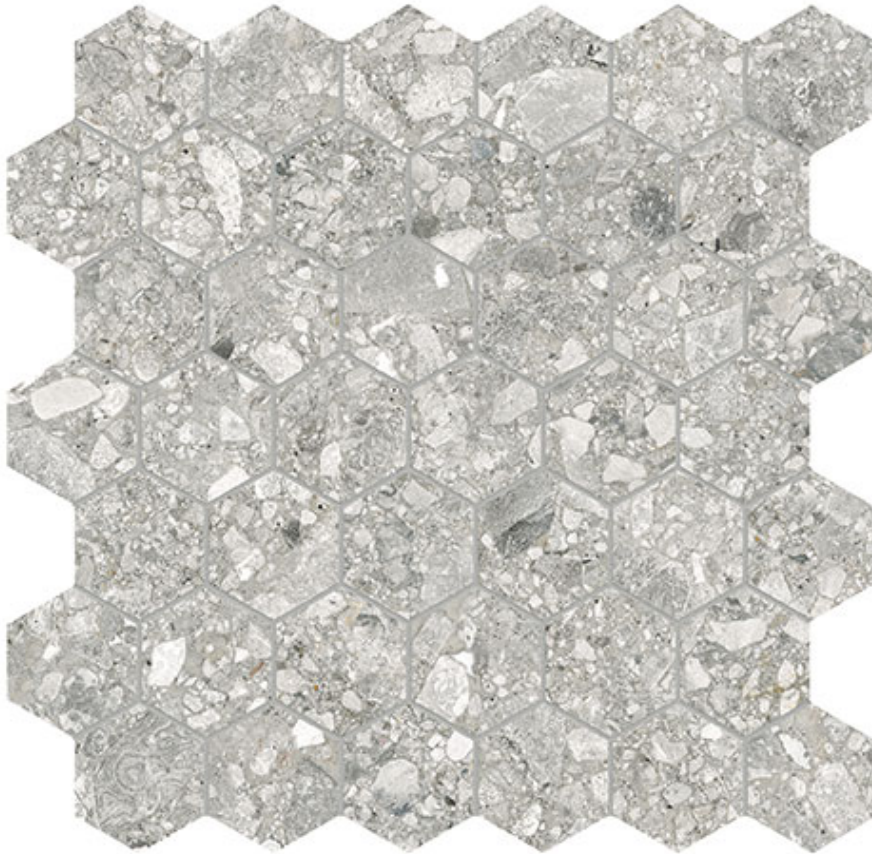

# ROYAL STONWORKS 2\'' REGAL FOSSIL VEIN HEX

---

Tile | 12"x12" | Porcelain

## TECHNICAL DATA

CODE: QUSW-RF-HX

NAME: Royal Stoneworks 2" Regal Fossil Vein Hex

SERIES: Royal Stoneworks

SIZE: 12"x12"

FINISH: Matt

LOOK: Stone Look

FAMILY: Tile

MOSAIC TYPE: 2"x2"

SHADE VARIATION: V3

STYLE: Contemporary

SUITABLE FOR: Indoor|Shower

TYPOLOGY: Porcelain

TYPE OF PIECE: Mosaic

USE: Floor and Wall

NOTES: This product is special order and cannot be cancelled, returned, or refunded.