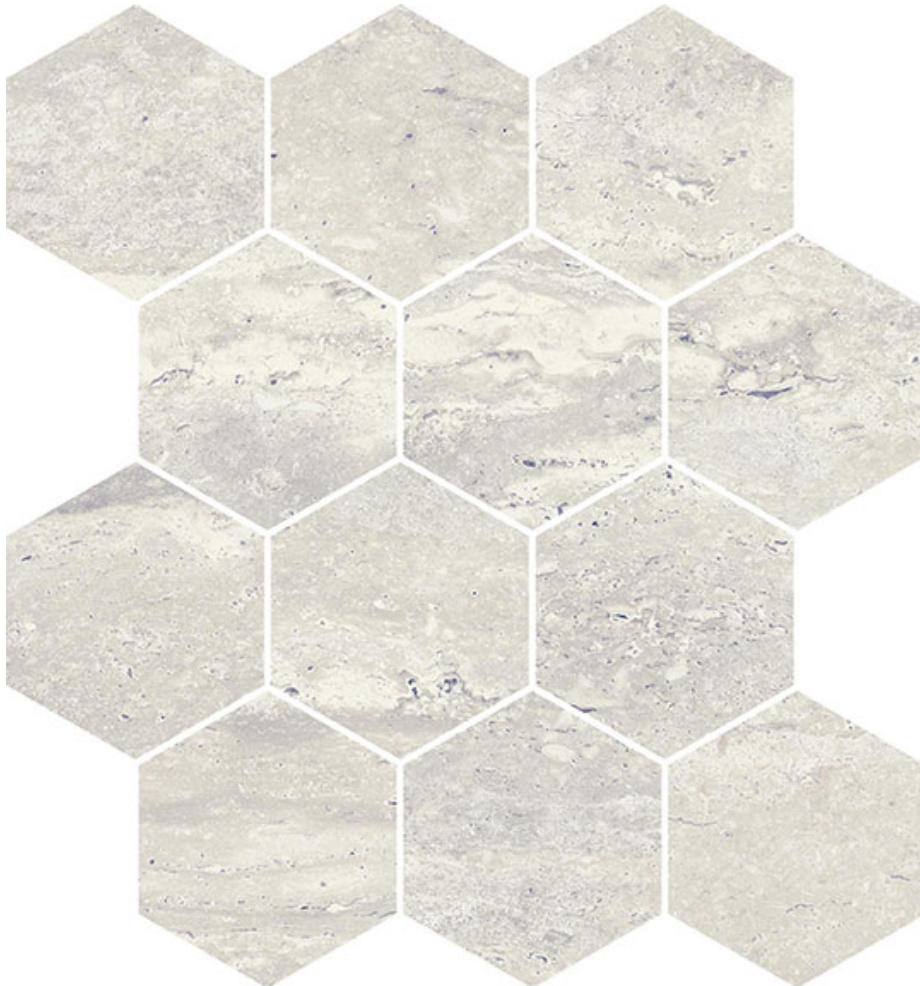

# **SATURNIA 3X3 HEX ROMAN MATTE**

---

Tile | 9"x11" | Porcelain

**GRAPHIC VARIETY**

## **TECHNICAL DATA**

CODE: QUSA-RO-HM  
NAME: Saturnia 3x3 Hex Roman Matte  
SERIES: Saturnia  
SIZE: 9"x11"  
FINISH: Matt  
LOOK: Marble Look  
CHEMICAL RESISTANCE: Not affected  
DCOF:  $\geq 0.42$  Wet  
EDGE: Rectified  
FAMILY: Tile  
FROST RESISTANCE: Yes  
MOSAIC TYPE: 3"x3"  
STAIN RESISTANCE: Not affected  
STYLE: Contemporary  
TYPOLOGY: Porcelain  
THICKNESS: 8  
TYPE OF PIECE: Mosaic  
USE: Floor and Wall  
NOTES: Proudly made in the USA