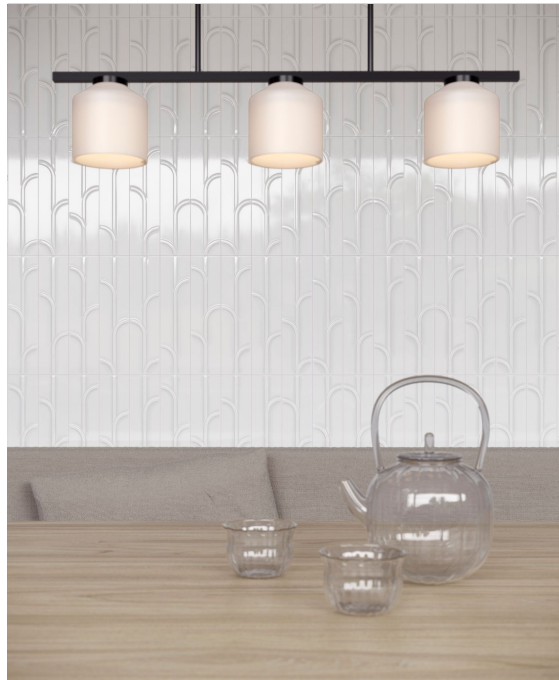

ROOM SCENES